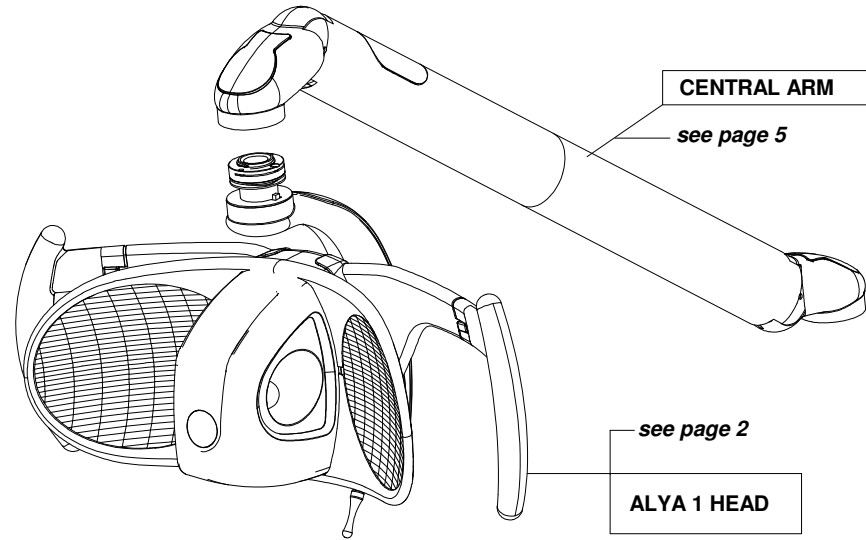

CABLES *page: 8*

see page 7

**REAR ARM
WITHOUT TRANSFORMER**

Pos	Code	Description
1	SP408015	Lable set
2	SP310017	Led assembly cover grey
3	SP310200	Optical group 5000°K Alya 1st series
4	SP310025	Alya reflectors
5	SP310352	Grey handle holder set rv2
5	SP310352006	White handle holder set rv2
6	SP310370	Grey handle set rv2
6	SP310370006	White handle set rv2
7	SP310390	Complete handle set rv 2 Gray
7	SP310390006	Complete handle set rv2 White
8	SP310027	Complete junction joke
9	SP310036	Gray cover set
10	SP310130	Proximity switch with gray cover for Alya first edition
12	SP310045	Head fixing set

Pos	Code	Description
1	SP310123	Joystick with gray cover
2	SP310102	Joystick Alya
3	SP310108	Lever for joystick switch
4	SP310125	Complete gray Alya switch first version

Pos	Code	Description
2	SP310036	Gray cover set
1	SP310451	Central arm lenght 550mm for Alya with transformer
1	SP310453	Central arm lenght 855mm for Alya with transformer
1	SP310450	Central arm lenght 550mm for Alya without transformer
1	SP311450	Central arm lenght 550mm for Alya without transformer ceiling version
1	SP310452	Central arm lenght 855mm for Alya without transformer
1	SP311452	Central arm lenght 855mm for Alya without transformer ceiling version

Pos	Code	Description
1	SP310157	Rear arm lenght 810mm for Alya with transformer
1	SP311401	Rear arm lenght 810mm for Alya with transformer
1	SP310411	Rear arm lenght 960mm for Alya with transformer
1	SP311411	Rear arm lenght 960mm for Alya with transformer
2	SP310036	Gray cover set
3	SP306155	Edi and Alya transformer cover
4	SP310405	Alya 230V transformer
5	SP310406	Alya 230V fuse set