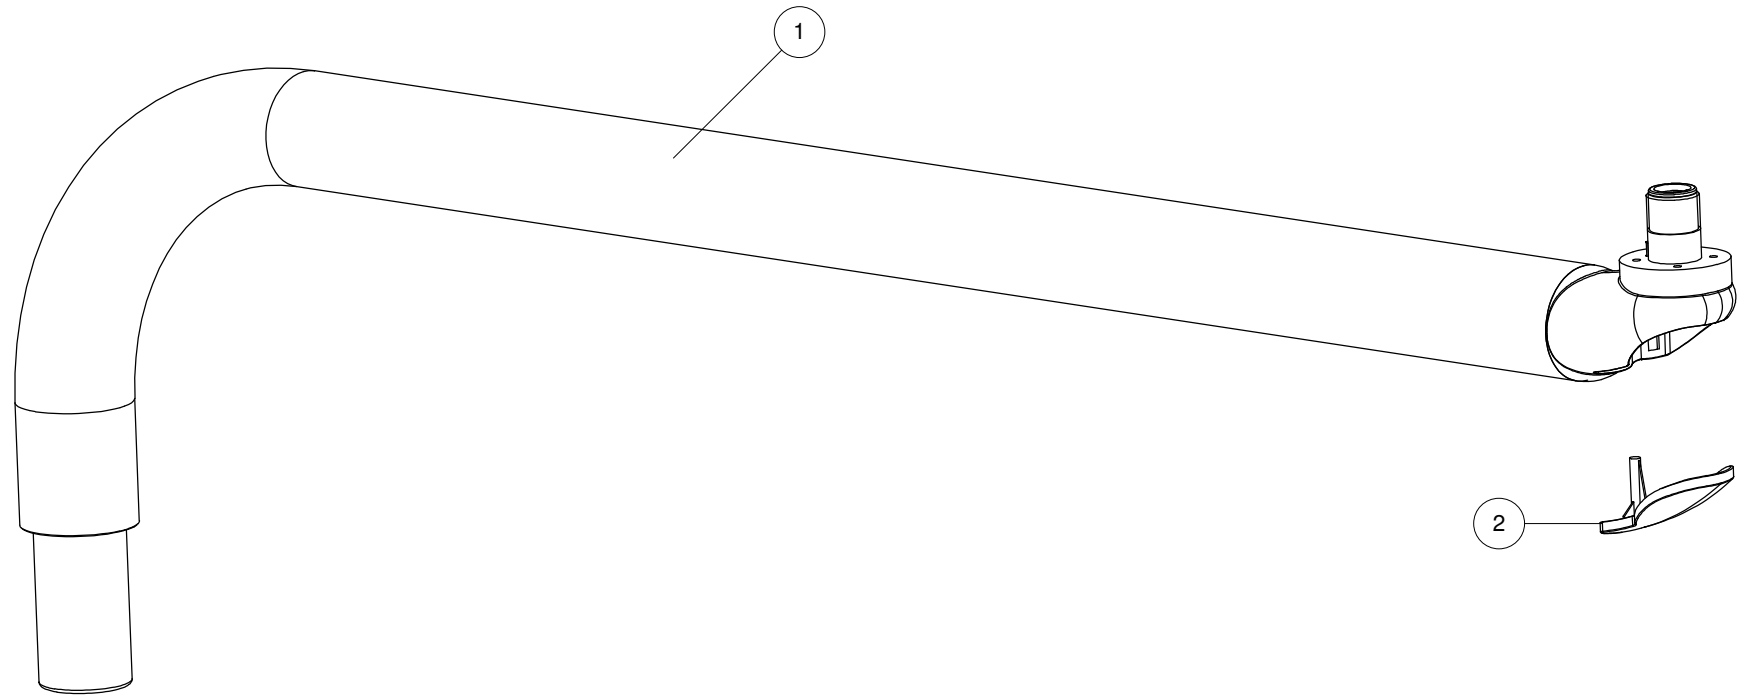

CABLES *page: 8*

see page 7

**REAR ARM
WITHOUT TRANSFORMER**

Pos	Code	Description
1	SP408015	Lable set
2	SP310017	Led assembly cover grey
3	SP310200	Optical group 5000°K Alya 1st series
4	SP310025	Alya reflectors
5	SP310352	Grey handle holder set rv2
5	SP310352006	White handle holder set rv2
6	SP310370	Grey handle set rv2
6	SP310370006	White handle set rv2
7	SP310390	Complete handle set rv 2 Gray
7	SP310390006	Complete handle set rv2 White
8	SP310027	Complete junction joke
9	SP310036	Gray cover set
10	SP310130	Proximity switch with gray cover for Alya first edition
12	SP310045	Head fixing set

Pos	Code	Description
1	SP310123	Joystick with gray cover
2	SP310102	Joystick Alya
3	SP310108	Lever for joystick switch
4	SP310125	Complete gray Alya switch first version

Pos	Code	Description
2	SP310036	Gray cover set
1	SP310451	Central arm lenght 550mm for Alya with transformer
1	SP310453	Central arm lenght 855mm for Alya with transformer
1	SP310450	Central arm lenght 550mm for Alya without transformer
1	SP311450	Central arm lenght 550mm for Alya without transformer ceiling version
1	SP310452	Central arm lenght 855mm for Alya without transformer
1	SP311452	Central arm lenght 855mm for Alya without transformer ceiling version

Pos	Code	Description
1	SP310157	Rear arm lenght 810mm for Alya with transformer
1	SP311401	Rear arm lenght 810mm for Alya with transformer
1	SP310411	Rear arm lenght 960mm for Alya with transformer
1	SP311411	Rear arm lenght 960mm for Alya with transformer
2	SP310036	Gray cover set
3	SP306155	Edi and Alya transformer cover
4	SP310405	Alya 230V transformer
5	SP310406	Alya 230V fuse set

Pos	Code	Description
1	SP310150	Rear arm lenght 810mm for Alya without transformer
1	SP311150	Rear arm lenght 810mm for ceiling Alya without transformer
1	SP310155	Rear arm lenght 960mm for Alya without transformer
1	SP311155	Rear arm lenght 960mm for ceiling Alya without transformer
2	SP310036	Gray cover set