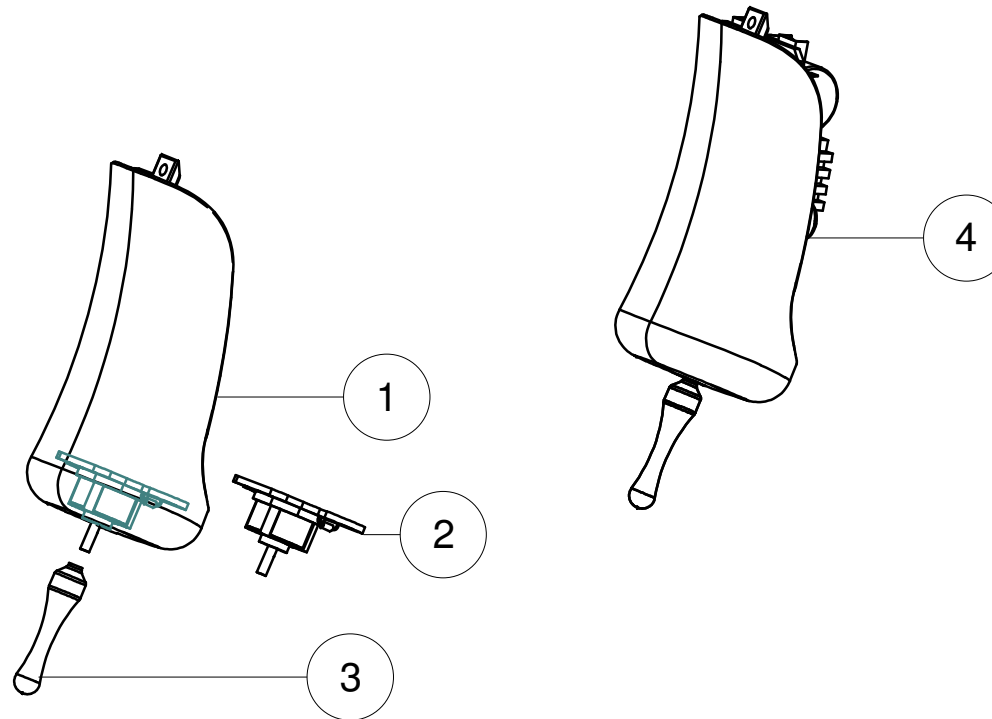

CABLES *page: 8*

see page 7

**REAR ARM
WITHOUT TRANSFORMER**

Pos	Code	Description
1	SP408015	Lable set
2	SP310017	Led assembly cover grey
3	SP310200	Optical group 5000°K Alya 1st series
4	SP310025	Alya reflectors
5	SP310352	Grey handle holder set rv2
5	SP310352006	White handle holder set rv2
6	SP310370	Grey handle set rv2
6	SP310370006	White handle set rv2
7	SP310390	Complete handle set rv 2 Gray
7	SP310390006	Complete handle set rv2 White
8	SP310027	Complete junction joke
9	SP310036	Gray cover set
10	SP310130	Proximity switch with gray cover for Alya first edition
12	SP310045	Head fixing set

Pos	Code	Description
1	SP310123	Joystick with gray cover
2	SP310102	Joystick Alya
3	SP310108	Lever for joystick switch
4	SP310125	Complete gray Alya switch first version

Pos	Code	Description
2	SP310036	Gray cover set
1	SP310451	Central arm lenght 550mm for Alya with transformer
1	SP310453	Central arm lenght 855mm for Alya with transformer
1	SP310450	Central arm lenght 550mm for Alya without transformer
1	SP311450	Central arm lenght 550mm for Alya without transformer ceiling version
1	SP310452	Central arm lenght 855mm for Alya without transformer
1	SP311452	Central arm lenght 855mm for Alya without transformer ceiling version

Pos	Code	Description
1	SP310157	Rear arm lenght 810mm for Alya with transformer
1	SP311401	Rear arm lenght 810mm for Alya with transformer
1	SP310411	Rear arm lenght 960mm for Alya with transformer
1	SP311411	Rear arm lenght 960mm for Alya with transformer
2	SP310036	Gray cover set
3	SP306155	Edi and Alya transformer cover
4	SP310405	Alya 230V transformer
5	SP310406	Alya 230V fuse set