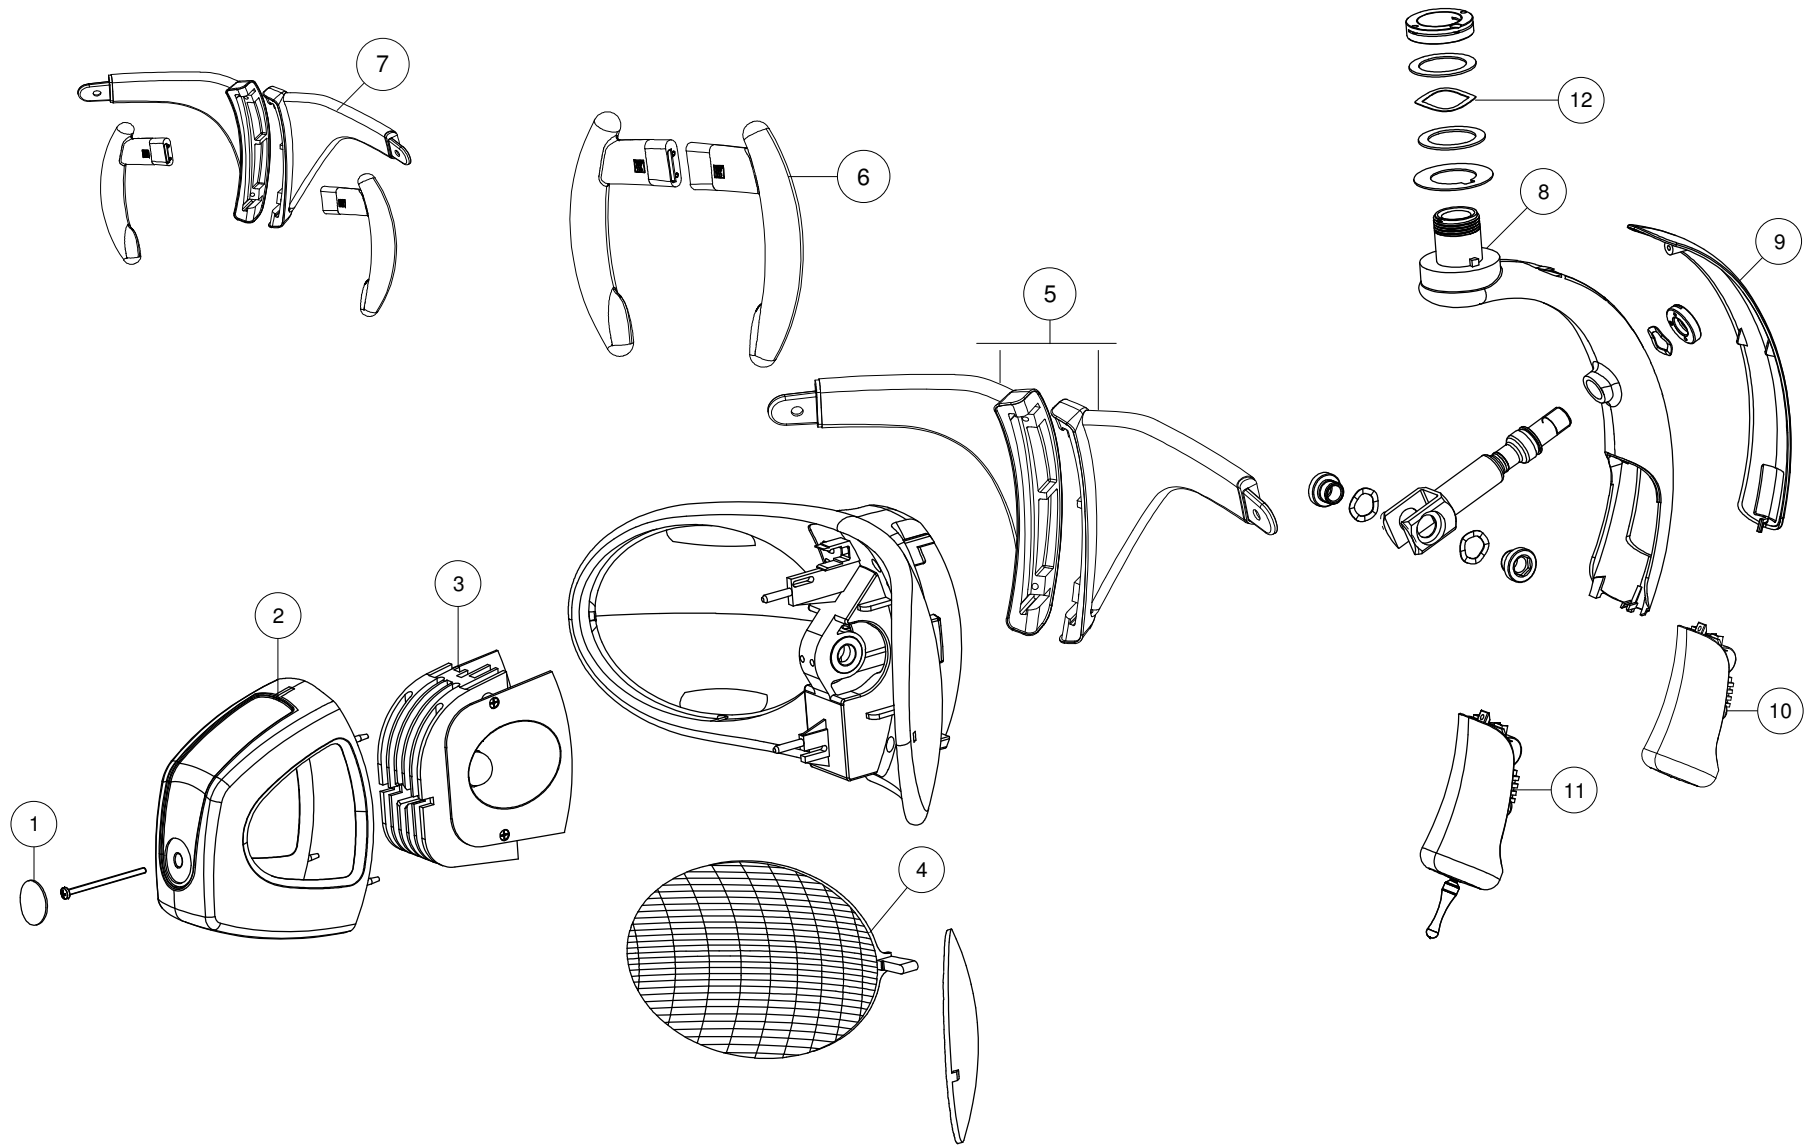

CABLES *page: 8*

see page 7

**REAR ARM
WITHOUT TRANSFORMER**

Pos	Code	Description
1	SP408015	Lable set
2	SP310017	Led assembly cover grey
3	SP310200	Optical group 5000°K Alya 1st series
4	SP310025	Alya reflectors
5	SP310352	Grey handle holder set rv2
5	SP310352006	White handle holder set rv2
6	SP310370	Grey handle set rv2
6	SP310370006	White handle set rv2
7	SP310390	Complete handle set rv 2 Gray
7	SP310390006	Complete handle set rv2 White
8	SP310027	Complete junction joke
9	SP310036	Gray cover set
10	SP310130	Proximity switch with gray cover for Alya first edition
12	SP310045	Head fixing set

Pos	Code	Description
1	SP310123	Joystick with gray cover
2	SP310102	Joystick Alya
3	SP310108	Lever for joystick switch
4	SP310125	Complete gray Alya switch first version

Pos	Code	Description
2	SP310036	Gray cover set
1	SP310451	Central arm lenght 550mm for Alya with transformer
1	SP310453	Central arm lenght 855mm for Alya with transformer
1	SP310450	Central arm lenght 550mm for Alya without transformer
1	SP311450	Central arm lenght 550mm for Alya without transformer ceiling version
1	SP310452	Central arm lenght 855mm for Alya without transformer
1	SP311452	Central arm lenght 855mm for Alya without transformer ceiling version

Pos	Code	Description
1	SP310157	Rear arm lenght 810mm for Alya with transformer
1	SP311401	Rear arm lenght 810mm for Alya with transformer
1	SP310411	Rear arm lenght 960mm for Alya with transformer
1	SP311411	Rear arm lenght 960mm for Alya with transformer
2	SP310036	Gray cover set
3	SP306155	Edi and Alya transformer cover
4	SP310405	Alya 230V transformer
5	SP310406	Alya 230V fuse set

Pos	Code	Description
1	SP310150	Rear arm lenght 810mm for Alya without transformer
1	SP311150	Rear arm lenght 810mm for ceiling Alya without transformer
1	SP310155	Rear arm lenght 960mm for Alya without transformer
1	SP311155	Rear arm lenght 960mm for ceiling Alya without transformer
2	SP310036	Gray cover set