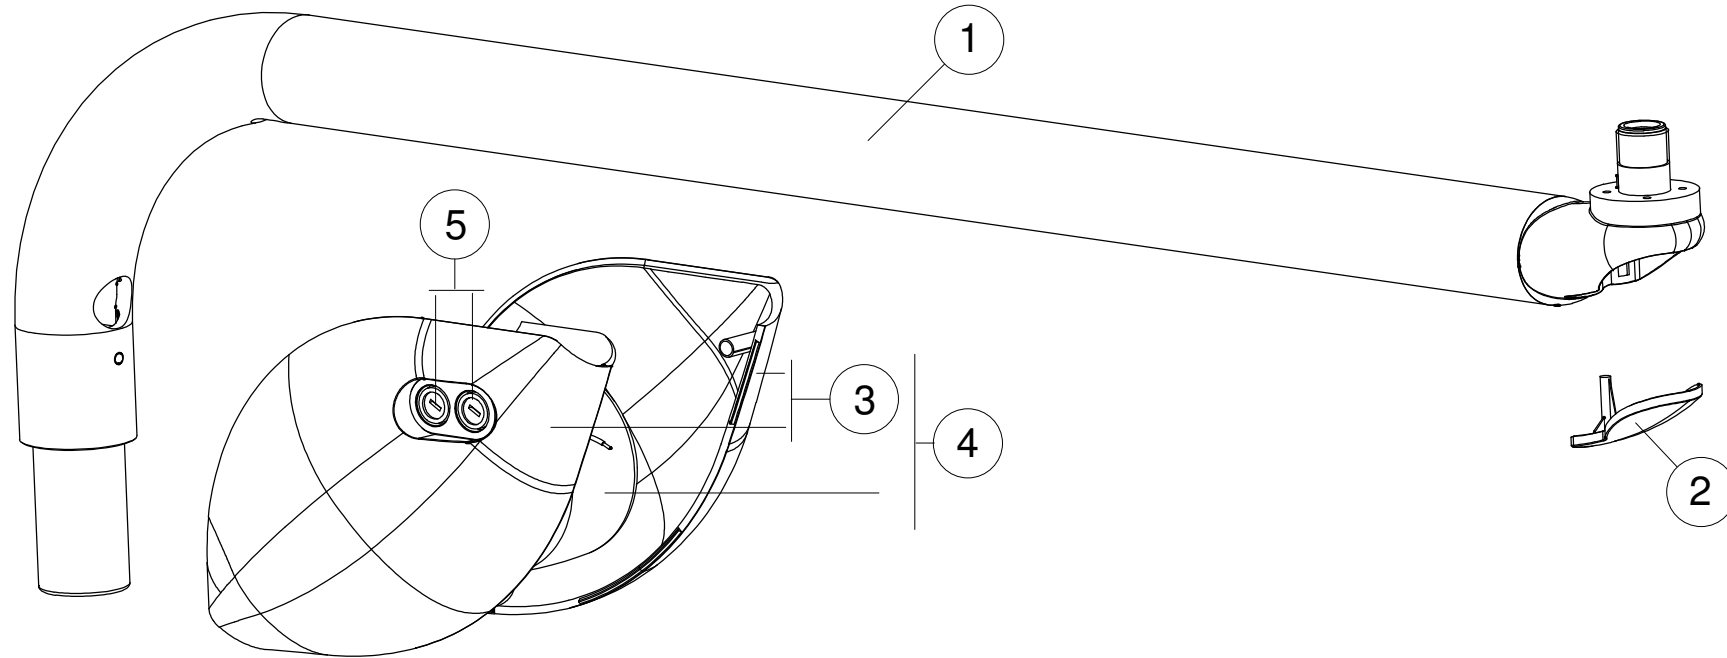

CABLES *page: 8*

see page 7

**REAR ARM
WITHOUT TRANSFORMER**

Pos	Code	Description
1	SP408015	Lable set
2	SP310017	Led assembly cover grey
3	SP310200	Optical group 5000°K Alya 1st series
4	SP310025	Alya reflectors
5	SP310352	Grey handle holder set rv2
5	SP310352006	White handle holder set rv2
6	SP310370	Grey handle set rv2
6	SP310370006	White handle set rv2
7	SP310390	Complete handle set rv 2 Gray
7	SP310390006	Complete handle set rv2 White
8	SP310027	Complete junction joke
9	SP310036	Gray cover set
10	SP310130	Proximity switch with gray cover for Alya first edition
12	SP310045	Head fixing set

Pos	Code	Description
1	SP310123	Joystick with gray cover
2	SP310102	Joystick Alya
3	SP310108	Lever for joystick switch
4	SP310125	Complete gray Alya switch first version

Pos	Code	Description
2	SP310036	Gray cover set
1	SP310451	Central arm lenght 550mm for Alya with transformer
1	SP310453	Central arm lenght 855mm for Alya with transformer
1	SP310450	Central arm lenght 550mm for Alya without transformer
1	SP311450	Central arm lenght 550mm for Alya without transformer ceiling version
1	SP310452	Central arm lenght 855mm for Alya without transformer
1	SP311452	Central arm lenght 855mm for Alya without transformer ceiling version

Pos	Code	Description
1	SP310157	Rear arm lenght 810mm for Alya with transformer
1	SP311401	Rear arm lenght 810mm for Alya with transformer
1	SP310411	Rear arm lenght 960mm for Alya with transformer
1	SP311411	Rear arm lenght 960mm for Alya with transformer
2	SP310036	Gray cover set
3	SP306155	Edi and Alya transformer cover
4	SP310405	Alya 230V transformer
5	SP310406	Alya 230V fuse set

Pos	Code	Description
1	SP310150	Rear arm lenght 810mm for Alya without transformer
1	SP311150	Rear arm lenght 810mm for ceiling Alya without transformer
1	SP310155	Rear arm lenght 960mm for Alya without transformer
1	SP311155	Rear arm lenght 960mm for ceiling Alya without transformer
2	SP310036	Gray cover set