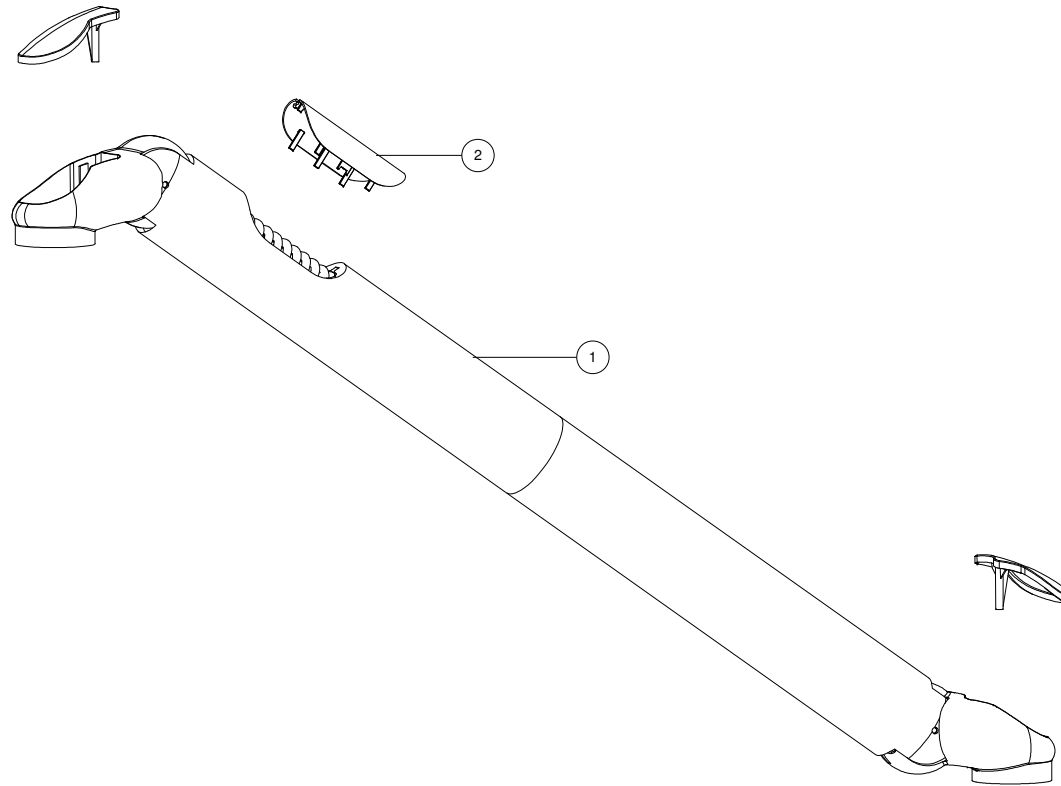

CABLES *page: 8*

see page 7

**REAR ARM
WITHOUT TRANSFORMER**

Pos	Code	Description
1	SP408015	Lable set
2	SP310017	Led assembly cover grey
3	SP310200	Optical group 5000°K Alya 1st series
4	SP310025	Alya reflectors
5	SP310352	Grey handle holder set rv2
5	SP310352006	White handle holder set rv2
6	SP310370	Grey handle set rv2
6	SP310370006	White handle set rv2
7	SP310390	Complete handle set rv 2 Gray
7	SP310390006	Complete handle set rv2 White
8	SP310027	Complete junction joke
9	SP310036	Gray cover set
10	SP310130	Proximity switch with gray cover for Alya first edition
12	SP310045	Head fixing set

Pos	Code	Description
1	SP310123	Joystick with gray cover
2	SP310102	Joystick Alya
3	SP310108	Lever for joystick switch
4	SP310125	Complete gray Alya switch first version

Pos	Code	Description
2	SP310036	Gray cover set
1	SP310451	Central arm lenght 550mm for Alya with transformer
1	SP310453	Central arm lenght 855mm for Alya with transformer
1	SP310450	Central arm lenght 550mm for Alya without transformer
1	SP311450	Central arm lenght 550mm for Alya without transformer ceiling version
1	SP310452	Central arm lenght 855mm for Alya without transformer
1	SP311452	Central arm lenght 855mm for Alya without transformer ceiling version

Pos	Code	Description
1	SP310157	Rear arm lenght 810mm for Alya with transformer
1	SP311401	Rear arm lenght 810mm for Alya with transformer
1	SP310411	Rear arm lenght 960mm for Alya with transformer
1	SP311411	Rear arm lenght 960mm for Alya with transformer
2	SP310036	Gray cover set
3	SP306155	Edi and Alya transformer cover
4	SP310405	Alya 230V transformer
5	SP310406	Alya 230V fuse set

Pos	Code	Description
1	SP310150	Rear arm lenght 810mm for Alya without transformer
1	SP311150	Rear arm lenght 810mm for ceiling Alya without transformer
1	SP310155	Rear arm lenght 960mm for Alya without transformer
1	SP311155	Rear arm lenght 960mm for ceiling Alya without transformer
2	SP310036	Gray cover set