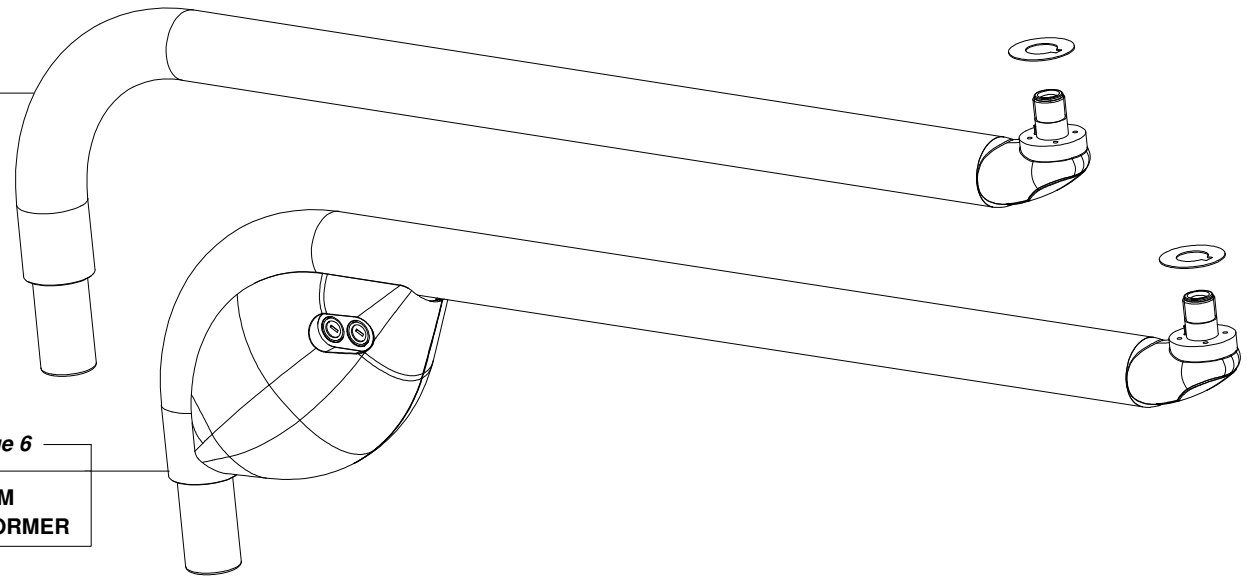

CABLES *page: 8*

see page 7

**REAR ARM
WITHOUT TRANSFORMER**

Pos	Code	Description
1	SP408015	Lable set
2	SP310017	Led assembly cover grey
3	SP310200	Optical group 5000°K Alya 1st series
4	SP310025	Alya reflectors
5	SP310352	Grey handle holder set rv2
5	SP310352006	White handle holder set rv2
6	SP310370	Grey handle set rv2
6	SP310370006	White handle set rv2
7	SP310390	Complete handle set rv 2 Gray
7	SP310390006	Complete handle set rv2 White
8	SP310027	Complete junction joke
9	SP310036	Gray cover set
10	SP310130	Proximity switch with gray cover for Alya first edition
12	SP310045	Head fixing set

Pos	Code	Description
1	SP310123	Joystick with gray cover
2	SP310102	Joystick Alya
3	SP310108	Lever for joystick switch
4	SP310125	Complete gray Alya switch first version

Pos	Code	Description
2	SP310036	Gray cover set
1	SP310451	Central arm lenght 550mm for Alya with transformer
1	SP310453	Central arm lenght 855mm for Alya with transformer
1	SP310450	Central arm lenght 550mm for Alya without transformer
1	SP311450	Central arm lenght 550mm for Alya without transformer ceiling version
1	SP310452	Central arm lenght 855mm for Alya without transformer
1	SP311452	Central arm lenght 855mm for Alya without transformer ceiling version

Pos	Code	Description
1	SP310157	Rear arm lenght 810mm for Alya with transformer
1	SP311401	Rear arm lenght 810mm for Alya with transformer
1	SP310411	Rear arm lenght 960mm for Alya with transformer
1	SP311411	Rear arm lenght 960mm for Alya with transformer
2	SP310036	Gray cover set
3	SP306155	Edi and Alya transformer cover
4	SP310405	Alya 230V transformer
5	SP310406	Alya 230V fuse set

Pos	Code	Description
1	SP310150	Rear arm lenght 810mm for Alya without transformer
1	SP311150	Rear arm lenght 810mm for ceiling Alya without transformer
1	SP310155	Rear arm lenght 960mm for Alya without transformer
1	SP311155	Rear arm lenght 960mm for ceiling Alya without transformer
2	SP310036	Gray cover set