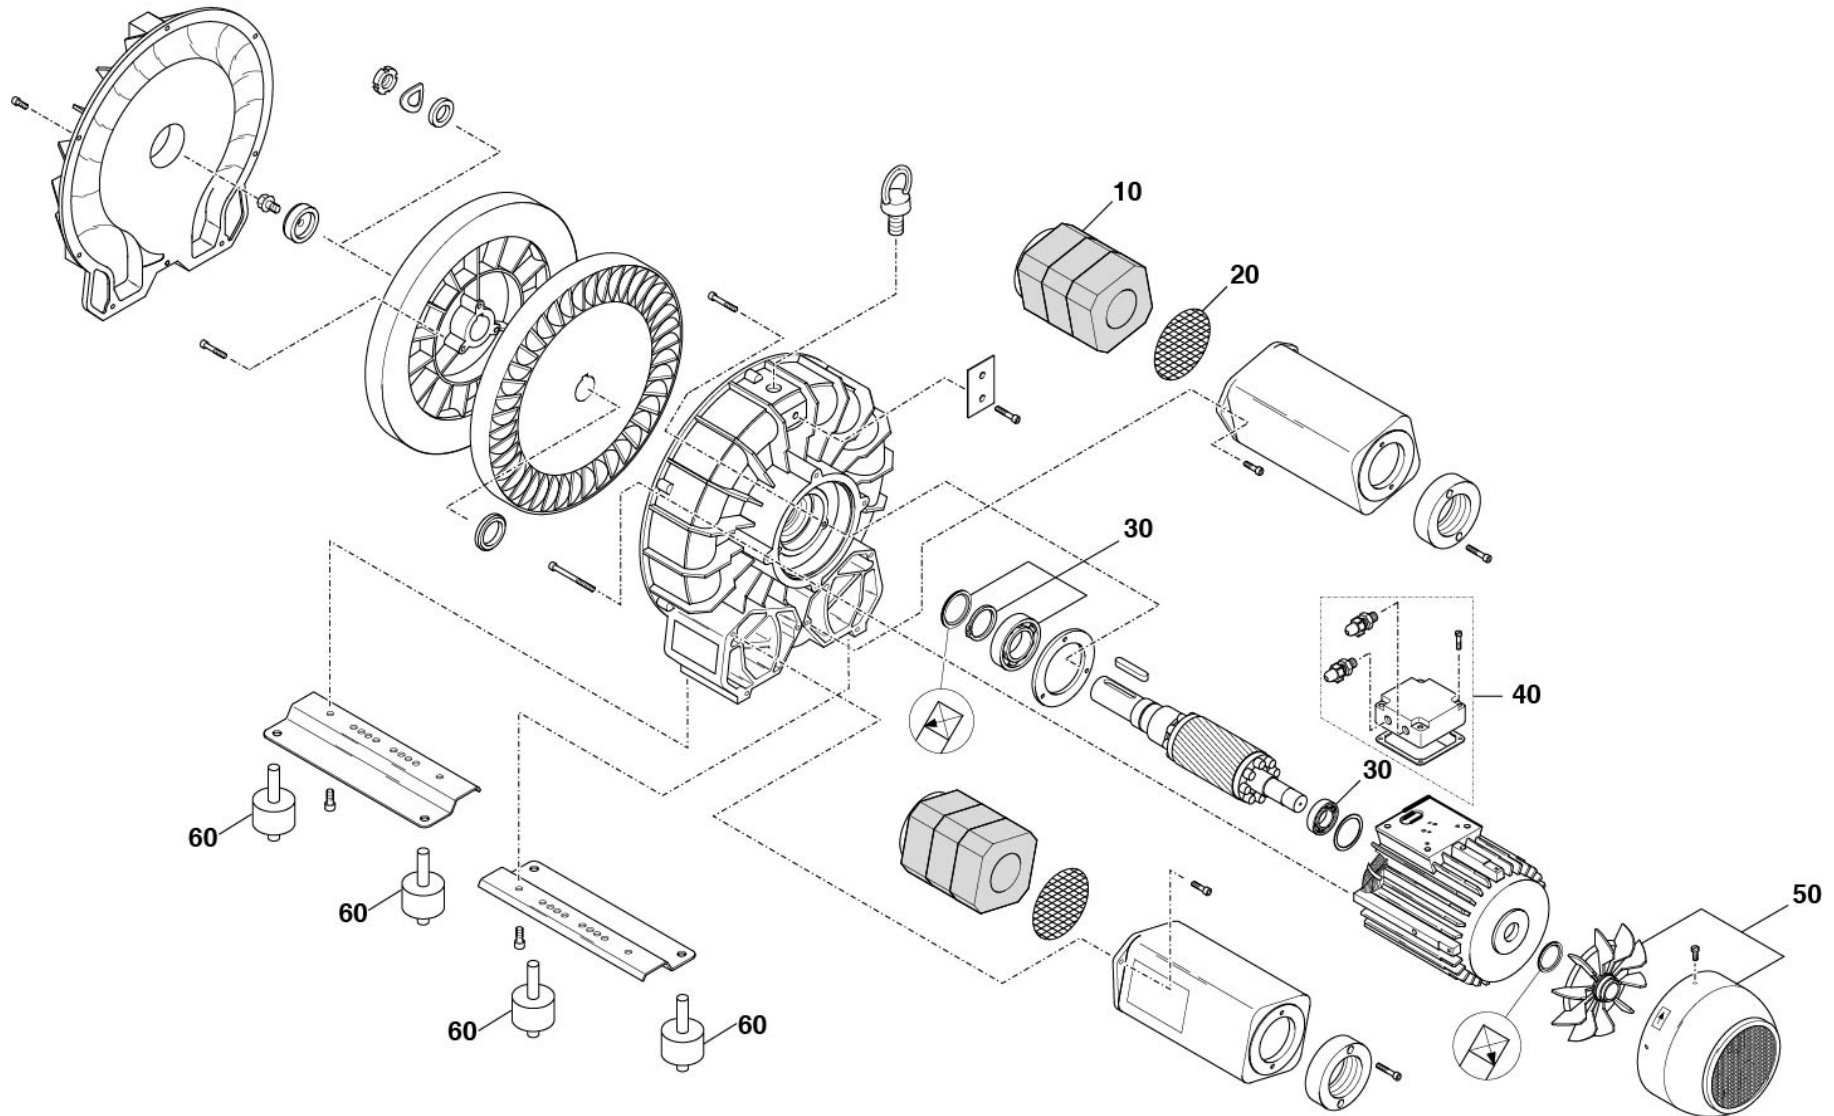

V 1200 Central Suction Machine, type 0730-01

V 1200 Central Suction Machine, type 0730-01

Item no.	Article no.	Description
30	0730-981-00	Bearing set
20	0730-983-00	Filter
10	0730-982-00	Noise damper set
50	0730-984-00	Repair set V1200 Fan blade and cover
60	9000-410-05	Rubber mounting 30x20
40	0730-985-00	Terminal box