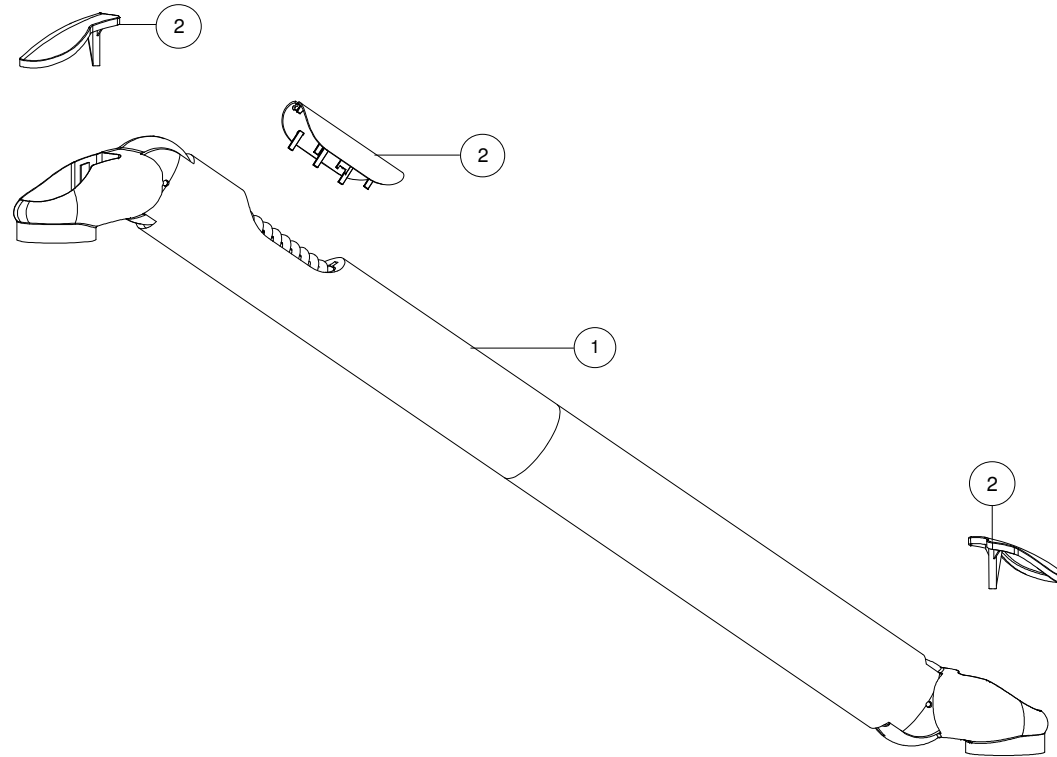

CABLES

page: 8

CENTRAL ARM

see page 5

see page 2

ALYA 2 HEAD

see page 7

REAR ARM
WITHOUT TRANSFORMER

see page 6

REAR ARM
WITH TRANSFORMER

Pos	Code	Description
1	SP310062	Faro lable
2	SP310017006	Led assembly cover white
3	SP310305	Optical group Alya 2nd series
4	SP310025006	Alya 2nd series reflectors
5	SP310140	Insert hook handle set
6	SP310180	Gray handle holder set
6	SP310180006	White handle holder set
6a	SP310352	Grey handle holder set rv2
6a	SP310352006	White handle holder set rv2
7	SP310160	Grey Alya handle set
7	SP310160006	White handle set
7a	SP310370	Grey handle set rv2
7a	SP310370006	White handle set rv2
8	SP310027006	Alya 2nd series complete junction joke
9	SP310029	Grey head joke cover
9	SP310029006	White head joke cover
10	SP310360	Proximity switch with gray cover for Alya second edition
10	SP310360006	Proximity switch with white cover for Alya second edition
12	SP310045	Head fixing set
13	SP310390	Complete handle set rv 2 Gray
13	SP310390006	Complete handle set rv2 White

Pos	Code	Description
1	SP310123	Joystick with gray cover
1	SP310123006	Joystick with white cover
2	SP310102	Joystick Alya
3	SP310108	Lever for joystick switch
4	SP310355	Complete gray Alya switch second version
4	SP310355006	Complete white series switch second version

Pos	Code	Description
2	SP310036006	White cover set
1	SP310451006	Central arm lenght 550mm for Alya-2 with transformer
1	SP310453006	Central arm lenght 855mm for Alya-2 with transformer
1	SP310450006	Central arm lenght 550mm for Alya-2 without transformer
1	SP311450006	Central arm lenght 550mm for Alya-2 without transformer ceiling version
1	SP310452006	Central arm lenght 855mm for Alya-2 without transformer
1	SP311452006	Central arm lenght 855mm for Alya-2 without transformer ceiling version