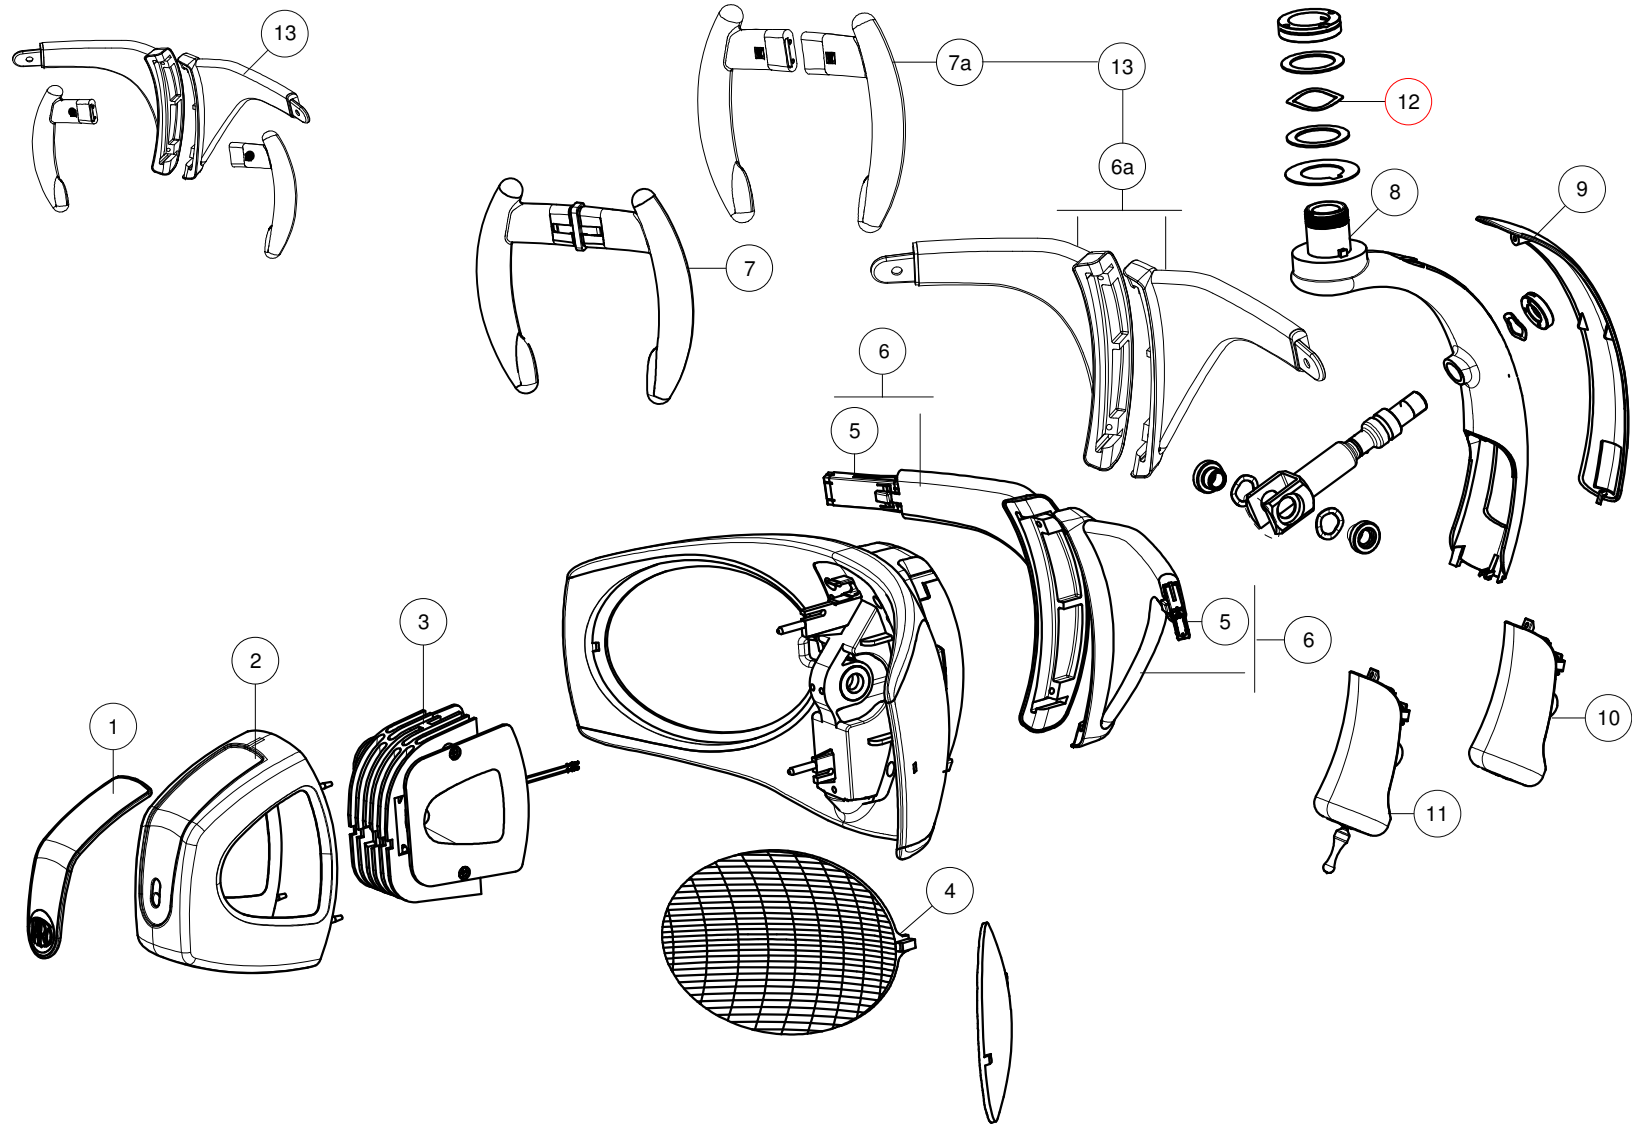

CABLES

page: 8

CENTRAL ARM

see page 5

see page 2

ALYA 2 HEAD

see page 7

REAR ARM
WITHOUT TRANSFORMER

see page 6

REAR ARM
WITH TRANSFORMER

Pos	Code	Description
1	SP310062	Faro lable
2	SP310017006	Led assembly cover white
3	SP310305	Optical group Alya 2nd series
4	SP310025006	Alya 2nd series reflectors
5	SP310140	Insert hook handle set
6	SP310180	Gray handle holder set
6	SP310180006	White handle holder set
6a	SP310352	Grey handle holder set rv2
6a	SP310352006	White handle holder set rv2
7	SP310160	Grey Alya handle set
7	SP310160006	White handle set
7a	SP310370	Grey handle set rv2
7a	SP310370006	White handle set rv2
8	SP310027006	Alya 2nd series complete junction joke
9	SP310029	Grey head joke cover
9	SP310029006	White head joke cover
10	SP310360	Proximity switch with gray cover for Alya second edition
10	SP310360006	Proximity switch with white cover for Alya second edition
12	SP310045	Head fixing set
13	SP310390	Complete handle set rv 2 Gray
13	SP310390006	Complete handle set rv2 White

Pos	Code	Description
1	SP310123	Joystick with gray cover
1	SP310123006	Joystick with white cover
2	SP310102	Joystick Alya
3	SP310108	Lever for joystick switch
4	SP310355	Complete gray Alya switch second version
4	SP310355006	Complete white series switch second version

Pos	Code	Description
2	SP310036006	White cover set
1	SP310451006	Central arm lenght 550mm for Alya-2 with transformer
1	SP310453006	Central arm lenght 855mm for Alya-2 with transformer
1	SP310450006	Central arm lenght 550mm for Alya-2 without transformer
1	SP311450006	Central arm lenght 550mm for Alya-2 without transformer ceiling version
1	SP310452006	Central arm lenght 855mm for Alya-2 without transformer
1	SP311452006	Central arm lenght 855mm for Alya-2 without transformer ceiling version