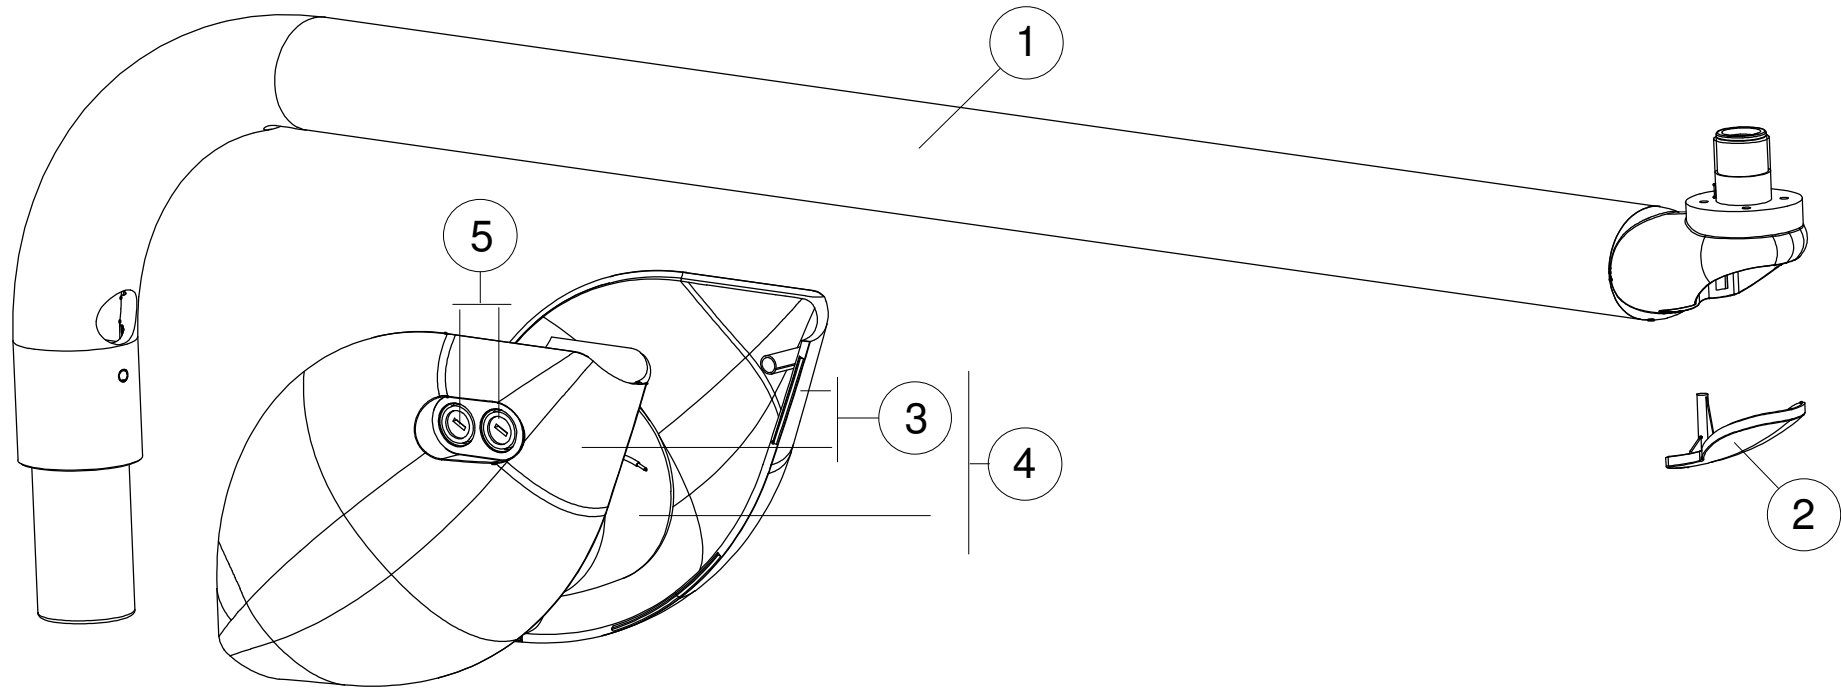

see page 6

REAR ARM
WITH TRANSFORMER

Pos	Code	Description
1	SP310062	Faro lable
2	SP310017006	Led assembly cover white
3	SP310305	Optical group Alya 2nd series
4	SP310025006	Alya 2nd series reflectors
5	SP310140	Insert hook handle set
6	SP310180	Gray handle holder set
6	SP310180006	White handle holder set
6a	SP310352	Grey handle holder set rv2
6a	SP310352006	White handle holder set rv2
7	SP310160	Grey Alya handle set
7	SP310160006	White handle set
7a	SP310370	Grey handle set rv2
7a	SP310370006	White handle set rv2
8	SP310027006	Alya 2nd series complete junction joke
9	SP310029	Grey head joke cover
9	SP310029006	White head joke cover
10	SP310360	Proximity switch with gray cover for Alya second edition
10	SP310360006	Proximity switch with white cover for Alya second edition
12	SP310045	Head fixing set
13	SP310390	Complete handle set rv 2 Gray
13	SP310390006	Complete handle set rv2 White

Pos	Code	Description
1	SP310123	Joystick with gray cover
1	SP310123006	Joystick with white cover
2	SP310102	Joystick Alya
3	SP310108	Lever for joystick switch
4	SP310355	Complete gray Alya switch second version
4	SP310355006	Complete white series switch second version

Pos	Code	Description
2	SP310036006	White cover set
1	SP310451006	Central arm lenght 550mm for Alya-2 with transformer
1	SP310453006	Central arm lenght 855mm for Alya-2 with transformer
1	SP310450006	Central arm lenght 550mm for Alya-2 without transformer
1	SP311450006	Central arm lenght 550mm for Alya-2 without transformer ceiling version
1	SP310452006	Central arm lenght 855mm for Alya-2 without transformer
1	SP311452006	Central arm lenght 855mm for Alya-2 without transformer ceiling version