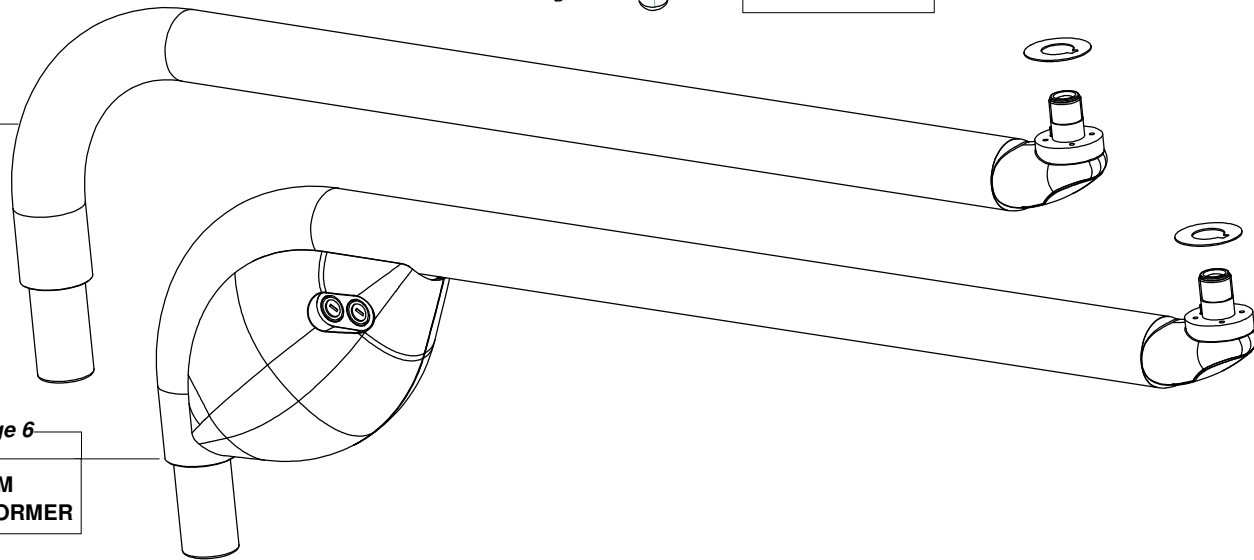

CABLES

page: 8

CENTRAL ARM

see page 5

see page 2

ALYA 2 HEAD

see page 7

REAR ARM
WITHOUT TRANSFORMER

see page 6

REAR ARM
WITH TRANSFORMER

Pos	Code	Description
1	SP310062	Faro lable
2	SP310017006	Led assembly cover white
3	SP310305	Optical group Alya 2nd series
4	SP310025006	Alya 2nd series reflectors
5	SP310140	Insert hook handle set
6	SP310180	Gray handle holder set
6	SP310180006	White handle holder set
6a	SP310352	Grey handle holder set rv2
6a	SP310352006	White handle holder set rv2
7	SP310160	Grey Alya handle set
7	SP310160006	White handle set
7a	SP310370	Grey handle set rv2
7a	SP310370006	White handle set rv2
8	SP310027006	Alya 2nd series complete junction joke
9	SP310029	Grey head joke cover
9	SP310029006	White head joke cover
10	SP310360	Proximity switch with gray cover for Alya second edition
10	SP310360006	Proximity switch with white cover for Alya second edition
12	SP310045	Head fixing set
13	SP310390	Complete handle set rv 2 Gray
13	SP310390006	Complete handle set rv2 White

Pos	Code	Description
1	SP310123	Joystick with gray cover
1	SP310123006	Joystick with white cover
2	SP310102	Joystick Alya
3	SP310108	Lever for joystick switch
4	SP310355	Complete gray Alya switch second version
4	SP310355006	Complete white series switch second version

Pos	Code	Description
2	SP310036006	White cover set
1	SP310451006	Central arm lenght 550mm for Alya-2 with transformer
1	SP310453006	Central arm lenght 855mm for Alya-2 with transformer
1	SP310450006	Central arm lenght 550mm for Alya-2 without transformer
1	SP311450006	Central arm lenght 550mm for Alya-2 without transformer ceiling version
1	SP310452006	Central arm lenght 855mm for Alya-2 without transformer
1	SP311452006	Central arm lenght 855mm for Alya-2 without transformer ceiling version