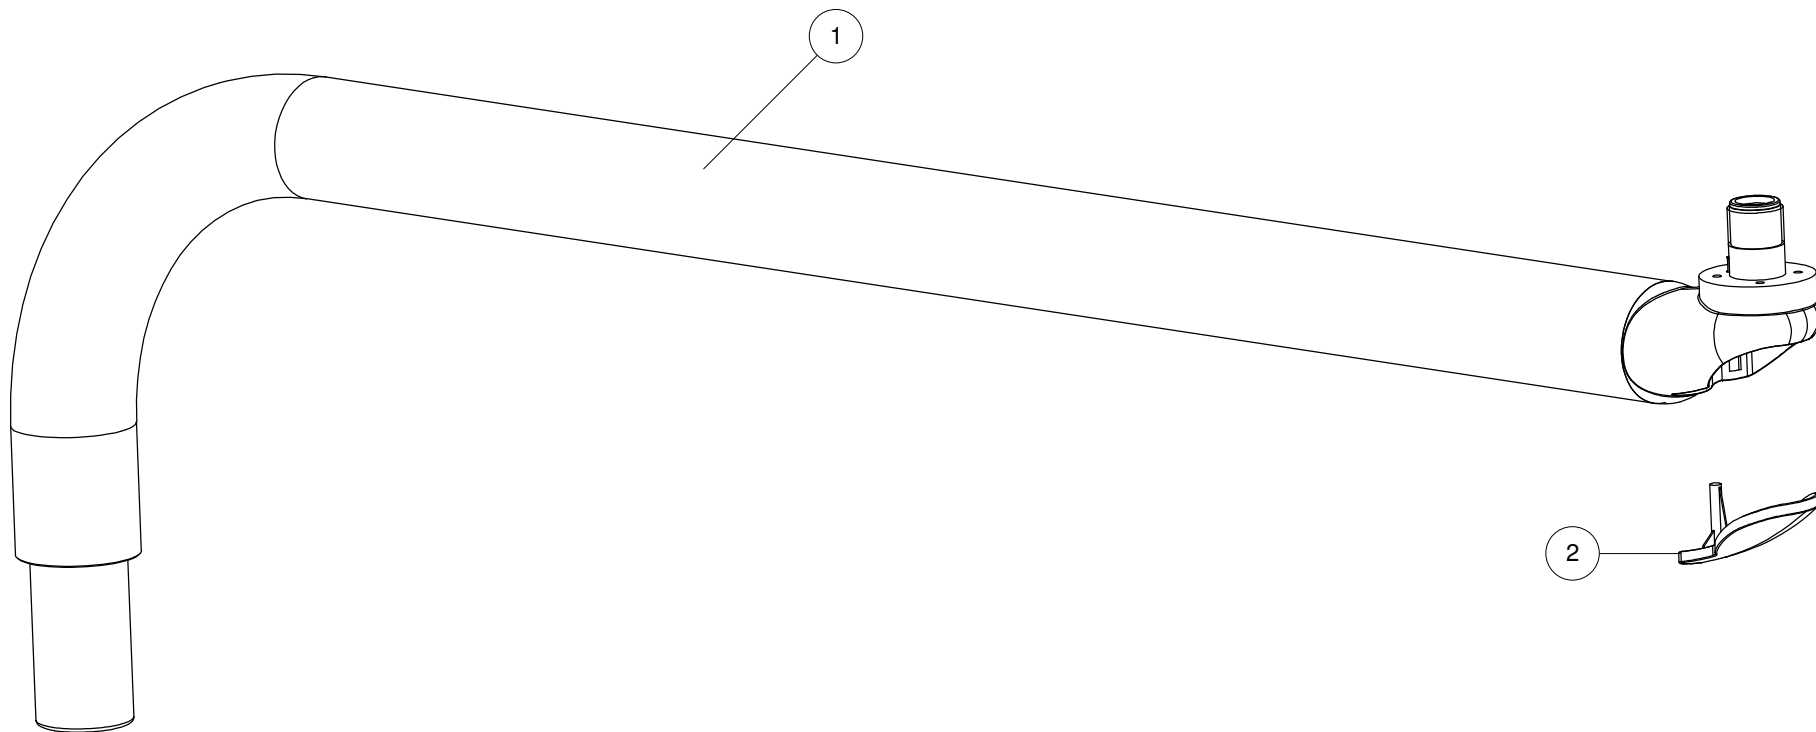

Pos	Code	Description
2	SP310036006	White cover set
1	SP310150006	Rear arm lenght 810mm for Alya-2 without transformer
1	SP311150006	Rear arm lenght 810mm for ceiling Alya-2 without transformer
1	SP310155006	Rear arm lenght 960mm for Alya-2 without transformer
1	SP311155006	Rear arm lenght 960mm for ceiling Alya-2 without transformer