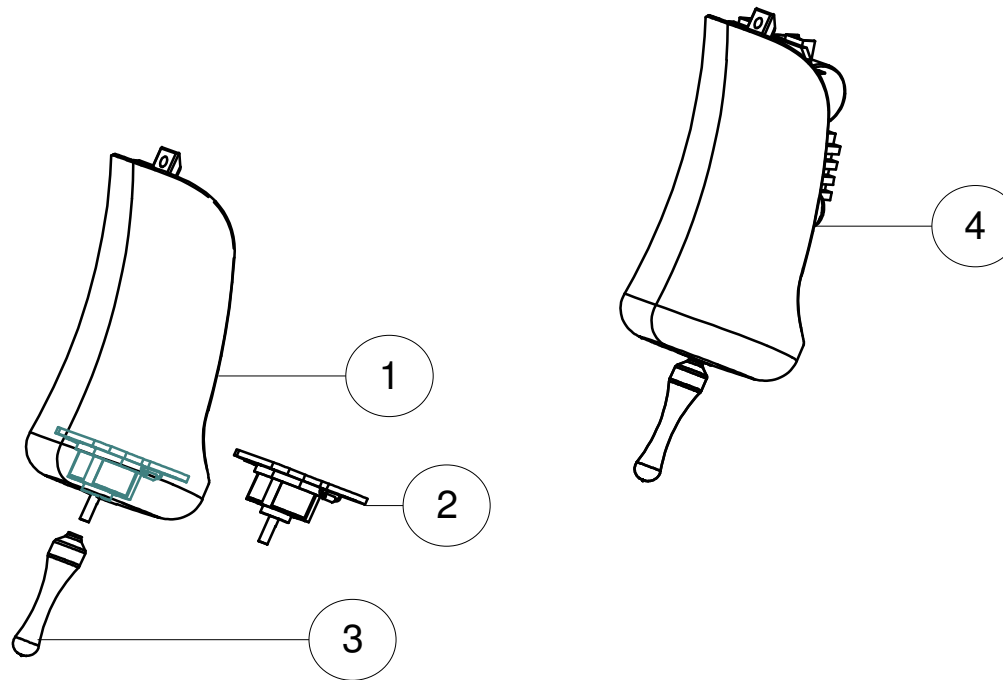

CABLES

page: 8

CENTRAL ARM

see page 5

see page 2

ALYA 2 HEAD

see page 7

REAR ARM
WITHOUT TRANSFORMER

see page 6

REAR ARM
WITH TRANSFORMER

Pos	Code	Description
1	SP310062	Faro lable
2	SP310017006	Led assembly cover white
3	SP310305	Optical group Alya 2nd series
4	SP310025006	Alya 2nd series reflectors
5	SP310140	Insert hook handle set
6	SP310180	Gray handle holder set
6	SP310180006	White handle holder set
6a	SP310352	Grey handle holder set rv2
6a	SP310352006	White handle holder set rv2
7	SP310160	Grey Alya handle set
7	SP310160006	White handle set
7a	SP310370	Grey handle set rv2
7a	SP310370006	White handle set rv2
8	SP310027006	Alya 2nd series complete junction joke
9	SP310029	Grey head joke cover
9	SP310029006	White head joke cover
10	SP310360	Proximity switch with gray cover for Alya second edition
10	SP310360006	Proximity switch with white cover for Alya second edition
12	SP310045	Head fixing set
13	SP310390	Complete handle set rv 2 Gray
13	SP310390006	Complete handle set rv2 White

Pos	Code	Description
1	SP310123	Joystick with gray cover
1	SP310123006	Joystick with white cover
2	SP310102	Joystick Alya
3	SP310108	Lever for joystick switch
4	SP310355	Complete gray Alya switch second version
4	SP310355006	Complete white series switch second version