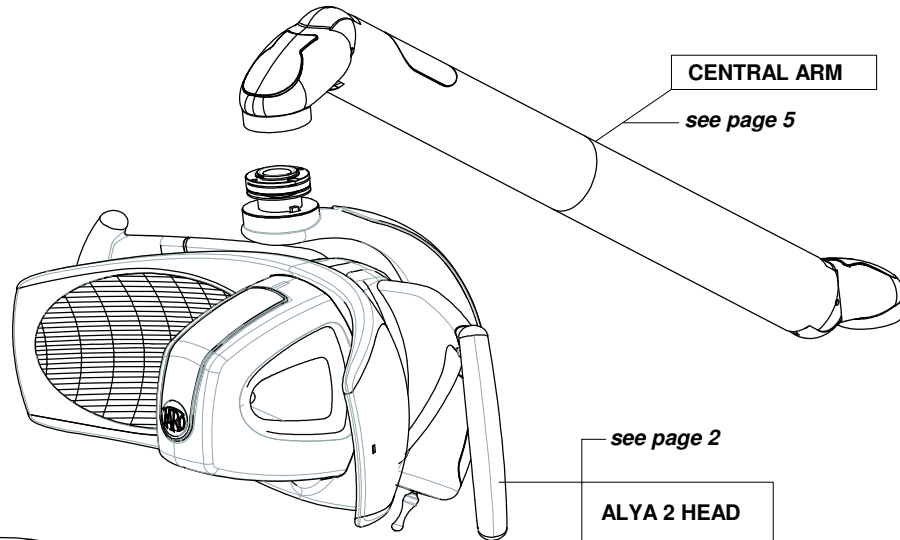

CABLES

page: 8

CENTRAL ARM

see page 5

see page 2

ALYA 2 HEAD

see page 7

REAR ARM
WITHOUT TRANSFORMER

see page 6

REAR ARM
WITH TRANSFORMER

Pos	Code	Description
1	SP310062	Faro lable
2	SP310017006	Led assembly cover white
3	SP310305	Optical group Alya 2nd series
4	SP310025006	Alya 2nd series reflectors
5	SP310140	Insert hook handle set
6	SP310180	Gray handle holder set
6	SP310180006	White handle holder set
6a	SP310352	Grey handle holder set rv2
6a	SP310352006	White handle holder set rv2
7	SP310160	Grey Alya handle set
7	SP310160006	White handle set
7a	SP310370	Grey handle set rv2
7a	SP310370006	White handle set rv2
8	SP310027006	Alya 2nd series complete junction joke
9	SP310029	Grey head joke cover
9	SP310029006	White head joke cover
10	SP310360	Proximity switch with gray cover for Alya second edition
10	SP310360006	Proximity switch with white cover for Alya second edition
12	SP310045	Head fixing set
13	SP310390	Complete handle set rv 2 Gray
13	SP310390006	Complete handle set rv2 White