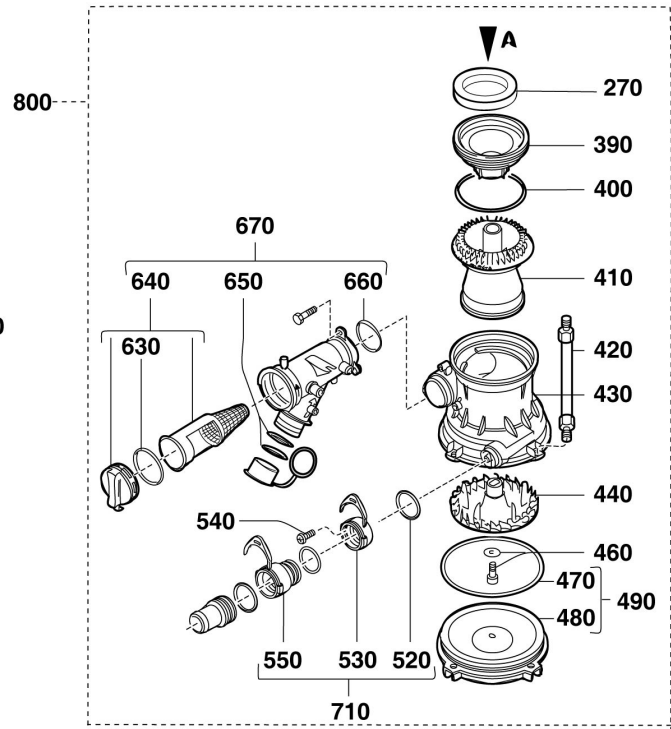

Item no.	Description	Order-No.
10	Fan cover & fan blade	7130-982-54
100	Rotor bearing set	7127-982-51
120	Terminal box, cover w accessories	7130-981-50
130	Terminal Block 5 pole	9000-125-002
170	VS900/600 bypass relief valve	7130-060-00
190	Sealing ring	9000-320-50
200	Disks set	7130-982-52
210	Impellor blade for VS600	7127-983-55
220	Impellor Nut	0002-000-14
240	Hexagon socket screw M5 x 16 DIN 912	0003-040-15
270	Foam rubber	7127-100-25
310	O-Ring SILIKON 115x4,0	9000-402-108
320	foam set	7136-984-52
340	Rubber buffer 30 x 30, M8 x 20	9000-410-50
360	Cylinder screw M5	0004-503-08
361	Oval head screw, M5x 12 DIN 7500	0004-504-12
380	Noise damper compl	7136-984-50
390	labyrinth	7133-100-02
400	O-ring	9000-402-36
410	Separator Rotor	7133-100-03
420	Spacer screw M5x119	7133-100-012
430	VS900 Separator casing	7133-100-04
440	Pump Impellor	7133-100-05
460	Screw	0004-350-01E
470	O-Ring 120x4	9000-402-109
480	Cover for VS900 separator housing	7133-100-06
490	Cover with O-ring	7130-983-53
520	O-ring 24 x 1.5	9000-402-23
530	Connecting piece	7128-100-02
540	PT Screw 40x14 half round	9000-459-14
550	DürrConnect20 Non return valve, Pack of 3	7128-100-03E
630	55mm O-ring	9000-402-38
640	Filter complete for VS900	7133-102-00
650	37mm O-Ring	9000-402-40