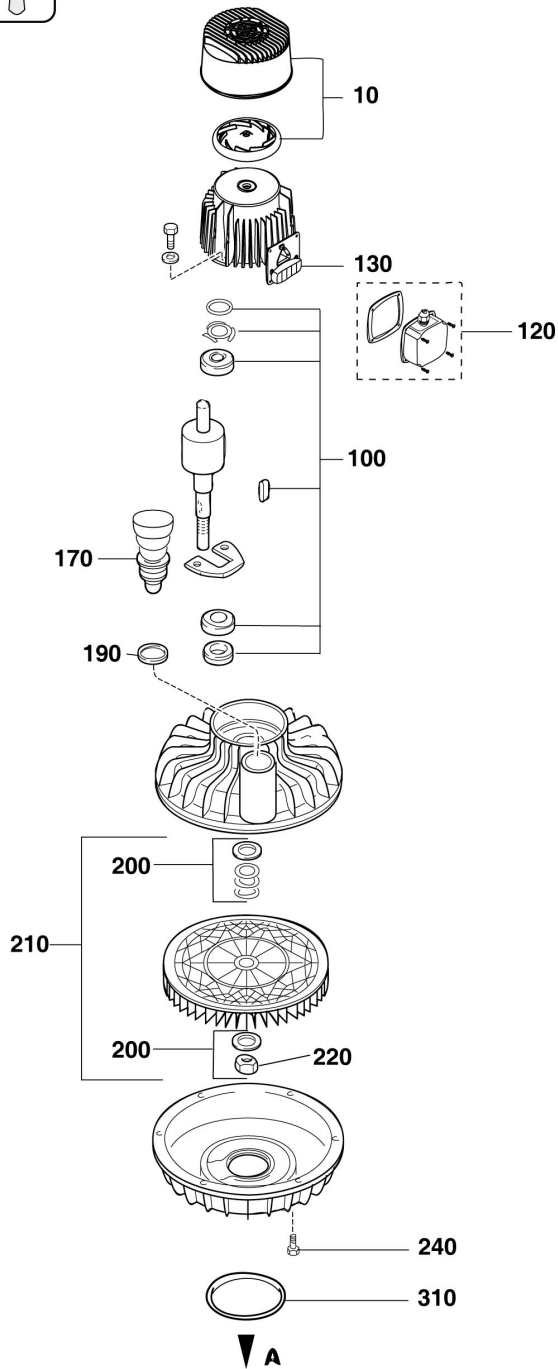

Item no.	Description	Order-No.
10	Fan cover & fan blade	7130-982-54
100	Rotor bearing set	7127-982-51
120	Terminal box, cover w accessories	7130-981-50
130	Terminal Block 5 pole	9000-125-002
170	VS900/600 bypass relief valve	7130-060-00
190	Sealing ring	9000-320-50
200	Disks set	7130-982-52
210	Impellor blade for VS600	7127-983-55
220	Impellor Nut	0002-000-14
240	Hexagon socket screw M5 x 16 DIN 912	0003-040-15
270	Foam rubber	7127-100-25
310	O-Ring SILIKON 115x4,0	9000-402-108
320	foam set	7136-984-52
340	Rubber buffer 30 x 30, M8 x 20	9000-410-50
360	Cylinder screw M5	0004-503-08
361	Oval head screw, M5x 12 DIN 7500	0004-504-12
380	Noise damper compl	7136-984-50
390	labyrinth	7133-100-02
400	O-ring	9000-402-36
410	Separator Rotor	7133-100-03
420	Spacer screw M5x119	7133-100-012
430	VS900 Separator casing	7133-100-04
440	Pump Impellor	7133-100-05
460	Screw	0004-350-01E
470	O-Ring 120x4	9000-402-109
480	Cover for VS900 separator housing	7133-100-06
490	Cover with O-ring	7130-983-53
520	O-ring 24 x 1.5	9000-402-23
530	Connecting piece	7128-100-02
540	PT Screw 40x14 half round	9000-459-14
550	DürrConnect20 Non return valve, Pack of 3	7128-100-03E
560	45mm O-Ring	9000-402-74
570	VS600 yellow filter complete	7128-102-00E
580	Filter housing VS 600	7127-100-17