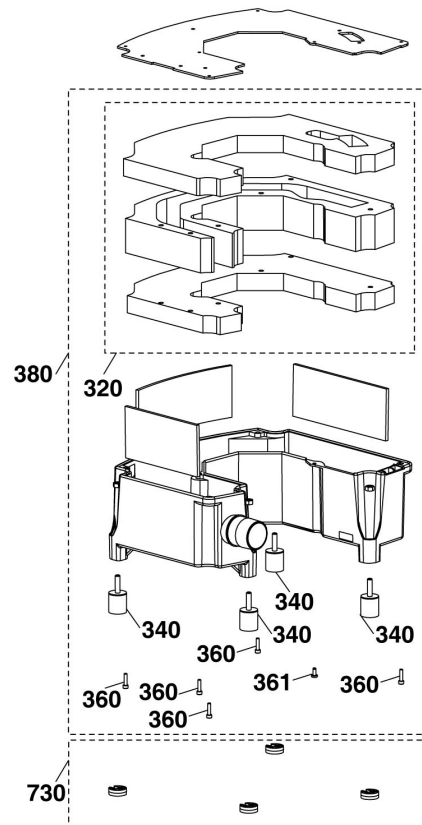

Item no.	Description	Order-No.
10	Fan cover & fan blade	7130-982-54
100	Rotor bearing set	7127-982-51
120	Terminal box, cover w accessories	7130-981-50
130	Terminal Block 5 pole	9000-125-002
170	VS900/600 bypass relief valve	7130-060-00
190	Sealing ring	9000-320-50
200	Disks set	7130-982-52
210	Impellor blade for VS600	7127-983-55
220	Impellor Nut	0002-000-14
240	Hexagon socket screw M5 x 16 DIN 912	0003-040-15
270	Foam rubber	7127-100-25
310	O-Ring SILIKON 115x4,0	9000-402-108
320	foam set	7136-984-52
340	Rubber buffer 30 x 30, M8 x 20	9000-410-50
360	Cylinder screw M5	0004-503-08
361	Oval head screw, M5x 12 DIN 7500	0004-504-12
380	Noise damper compl	7136-984-50
390	labyrinth	7133-100-02
400	O-ring	9000-402-36
410	Separator Rotor	7133-100-03
420	Spacer screw M5x119	7133-100-012
430	VS900 Separator casing	7133-100-04
440	Pump Impellor	7133-100-05
460	Screw	0004-350-01E
470	O-Ring 120x4	9000-402-109
480	Cover for VS900 separator housing	7133-100-06
490	Cover with O-ring	7130-983-53
520	O-ring 24 x 1.5	9000-402-23
530	Connecting piece	7128-100-02
540	PT Screw 40x14 half round	9000-459-14
550	DürrConnect20 Non return valve, Pack of 3	7128-100-03E
630	55mm O-ring	9000-402-38
640	Filter complete for VS900	7133-102-00
650	37mm O-Ring	9000-402-40