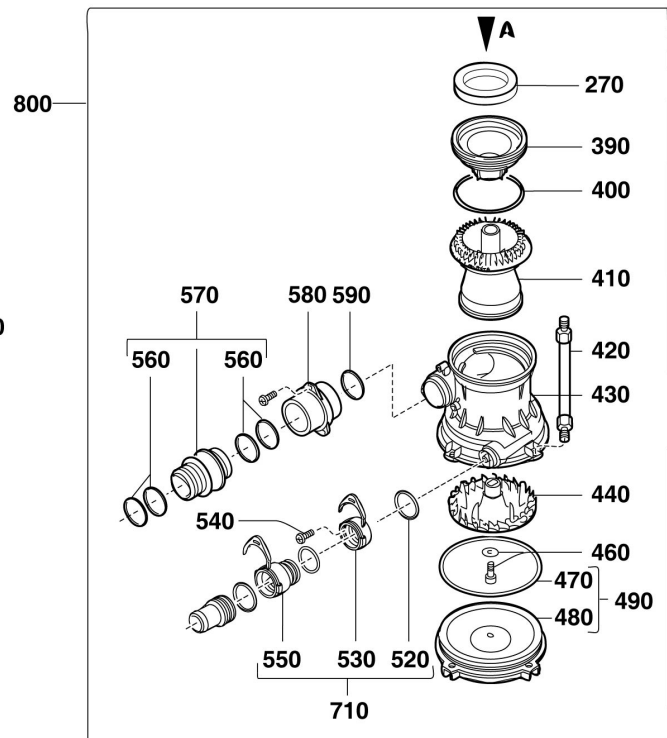

Item no.	Description	Order-No.
10	Fan cover & fan blade	7130-982-54
100	Rotor bearing set	7127-982-51
110	Capacitor for VS600	7127-986-50
120	Terminal box cover with accessories	7127-981-50
130	Terminal Block 5 pole	9000-125-002
170	VS900/600 bypass relief valve	7130-060-00
190	Sealing ring	9000-320-50
200	Disks set	7130-982-52
210	Impellor blade for VS600	7127-983-55
220	Impellor Nut	0002-000-14
240	Hexagon socket screw M5 x 16 DIN 912	0003-040-15
270	Foam rubber	7127-100-25
310	O-Ring SILIKON 115x4,0	9000-402-108
320	foam set	7136-984-52
340	Rubber buffer 30 x 30, M8 x 20	9000-410-50
360	Cylinder screw M5	0004-503-08
361	Oval head screw, M5x 12 DIN 7500	0004-504-12
380	Noise damper compl	7136-984-50
390	labyrinth	7133-100-02
400	O-ring	9000-402-36
410	Separator Rotor	7133-100-03
420	Spacer screw M5x119	7133-100-012
430	VS900 Separator casing	7133-100-04
440	Pump Impellor	7133-100-05
460	Screw	0004-350-01E
470	O-Ring 120x4	9000-402-109
480	Cover for VS900 separator housing	7133-100-06
490	Cover with O-ring	7130-983-53
520	O-ring 24 x 1.5	9000-402-23
530	Connecting piece	7128-100-02
540	PT Screw 40x14 half round	9000-459-14
550	DürrConnect20 Non return valve, Pack of 3	7128-100-03E
560	45mm O-Ring	9000-402-74
570	VS600 yellow filter complete	7128-102-00E

Item no.	Description	Order-No.
580	Filter housing VS 600	7127-100-17
590	O-Ring	9000-402-37
710	VS300/900 waste upgrade kit	7128-981-00
730	spacer	7127-100-30E
800	Separator unit complete	7127-983-50
1000	VS 600 Central Combined Suction Aggregat	7128-01