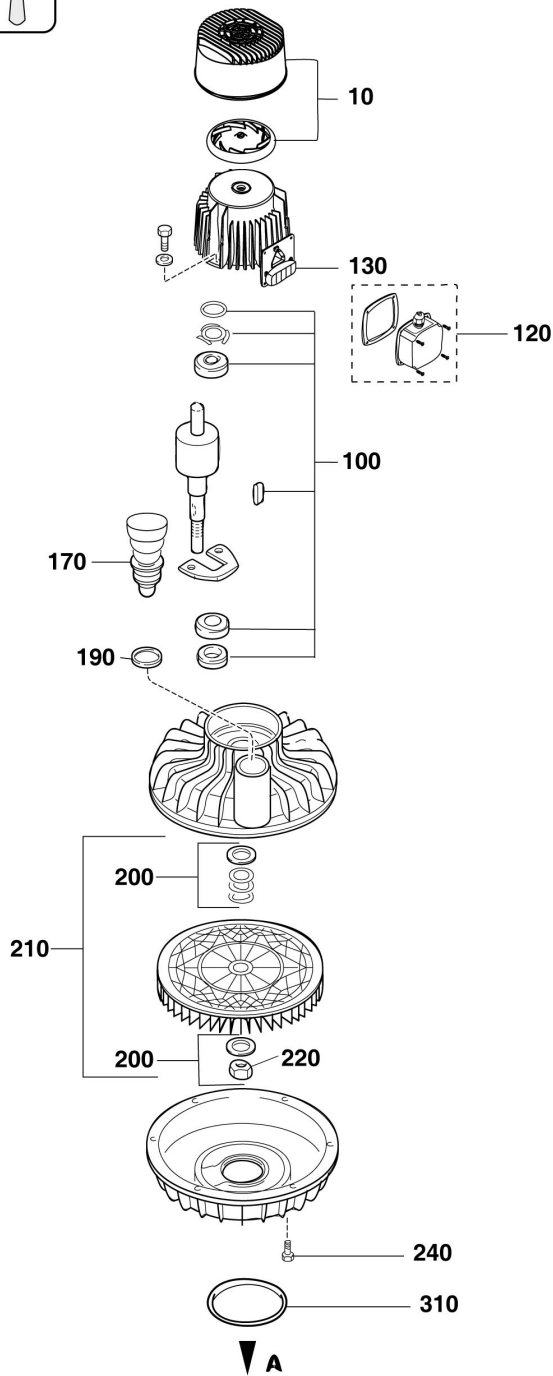

Item no.	Description	Order-No.
10	Fan cover & fan blade	7130-982-54
100	Rotor bearing set	7127-982-51
120	Terminal box, cover w accessories	7130-981-50
130	Terminal Block 5 pole	9000-125-002
170	VS900/600 bypass relief valve	7130-060-00
190	Sealing ring	9000-320-50
200	Disks set	7130-982-52
210	Impellor blade for VS600	7127-983-55
220	Impellor Nut	0002-000-14
240	Hexagon socket screw M5 x 16 DIN 912	0003-040-15
270	Foam rubber	7127-100-25
310	O-Ring SILIKON 115x4,0	9000-402-108
320	foam set	7136-984-52
340	Rubber buffer 30 x 30, M8 x 20	9000-410-50
360	Cylinder screw M5	0004-503-08
361	Oval head screw, M5x 12 DIN 7500	0004-504-12
380	Noise damper compl	7136-984-50
390	labyrinth	7133-100-02
400	O-ring	9000-402-36
410	Separator Rotor	7133-100-03
420	Spacer screw M5x119	7133-100-012
430	VS900 Separator casing	7133-100-04
440	Pump Impellor	7133-100-05
460	Screw	0004-350-01E
470	O-Ring 120x4	9000-402-109
480	Cover for VS900 separator housing	7133-100-06
490	Cover with O-ring	7130-983-53
520	O-ring 24 x 1.5	9000-402-23
530	Connecting piece	7128-100-02
540	PT Screw 40x14 half round	9000-459-14
550	DürrConnect20 Non return valve, Pack of 3	7128-100-03E
630	55mm O-ring	9000-402-38
640	Filter complete for VS900	7133-102-00
650	37mm O-Ring	9000-402-40