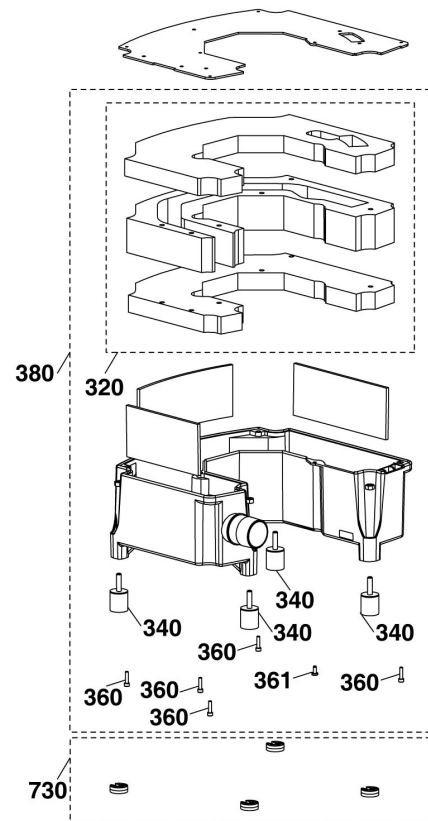

Item no.	Description	Order-No.
10	Fan cover & fan blade	7130-982-54
100	Rotor bearing set	7127-982-51
110	Capacitor for VS600	7127-986-50
120	Terminal box cover with accessories	7127-981-50
130	Terminal Block 5 pole	9000-125-002
170	VS900/600 bypass relief valve	7130-060-00
190	Sealing ring	9000-320-50
200	Disks set	7130-982-52
210	Impellor blade for VS600	7127-983-55
220	Impellor Nut	0002-000-14
240	Hexagon socket screw M5 x 16 DIN 912	0003-040-15
270	Foam rubber	7127-100-25
310	O-Ring SILIKON 115x4,0	9000-402-108
320	foam set	7136-984-52
340	Rubber buffer 30 x 30, M8 x 20	9000-410-50
360	Cylinder screw M5	0004-503-08
361	Oval head screw, M5x 12 DIN 7500	0004-504-12
380	Noise damper compl	7136-984-50
390	labyrinth	7133-100-02
400	O-ring	9000-402-36
410	Separator Rotor	7133-100-03
420	Spacer screw M5x119	7133-100-012
430	VS900 Separator casing	7133-100-04
440	Pump Impellor	7133-100-05
460	Screw	0004-350-01E
470	O-Ring 120x4	9000-402-109
480	Cover for VS900 separator housing	7133-100-06
490	Cover with O-ring	7130-983-53
520	O-ring 24 x 1.5	9000-402-23
530	Connecting piece	7128-100-02
540	PT Screw 40x14 half round	9000-459-14
550	DürrConnect20 Non return valve, Pack of 3	7128-100-03E
560	45mm O-Ring	9000-402-74
570	VS600 yellow filter complete	7128-102-00E

Item no.	Description	Order-No.
580	Filter housing VS 600	7127-100-17
590	O-Ring	9000-402-37
710	VS300/900 waste upgrade kit	7128-981-00
730	spacer	7127-100-30E
800	Separator unit complete	7127-983-50
1000	VS 600 Central Combined Suction Aggregat	7128-01