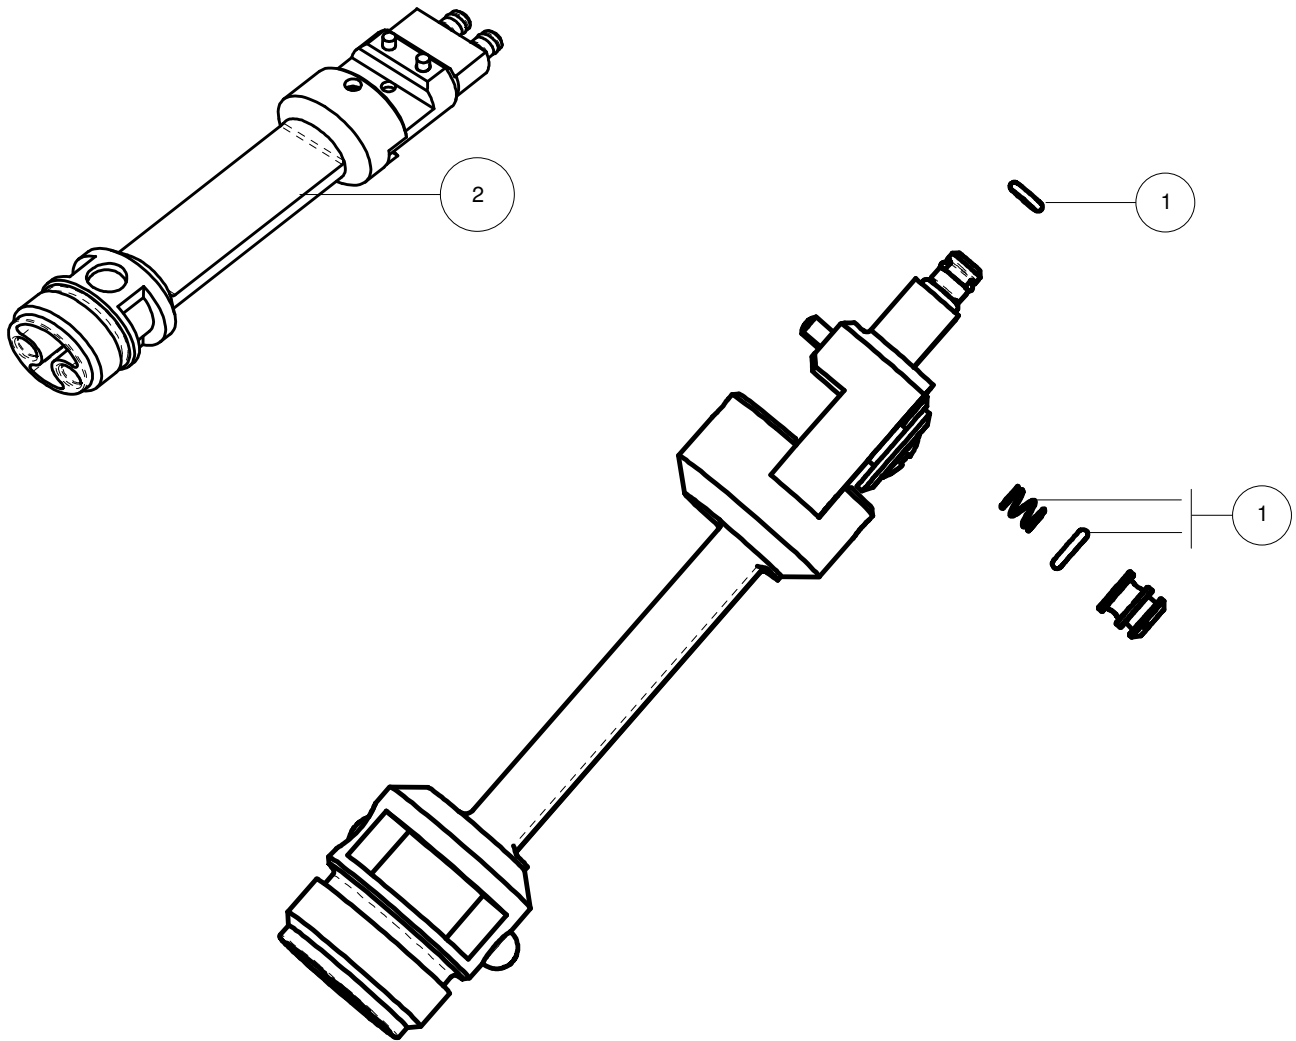

Pos	Code	Description	Page
1	SP094007	Nozzle screw holder	
2	SP094001	Metal Nozzle straight	
2	SP094048	Plastic Nozzle straight	
3	SP094004	Metal Nozzle angled	
3	SP094049	Plastic Nozzle angled	
4		External body	1
5		Inner body	2
6		Cables	3

Pos	Code	Description
1	SP094052	Spare parts set for body Syr3
2	SP094008	Front wheel right air
2	SP094503	Front wheel left air
3	SP094010	Assembled external body, right air
3	SP094501	Assembled external body, left air
4	SP094013	Anticontamination valve, right air
4	SP094505	Anticontamination valve, left air
5	SP094015	Assembled push button, right air
5	SP094509	Assembled push button, left air

Pos	Code	Description
1	SP094053	Spare parts set for internal body Syr3
2	SP094020	Assembled inner body, right air

Pos	Code	Description
1	SP094051	O-Ring set for Syr3 cable
2		Dedicated product catalog
3	SP094203	Syr3 Cable whell