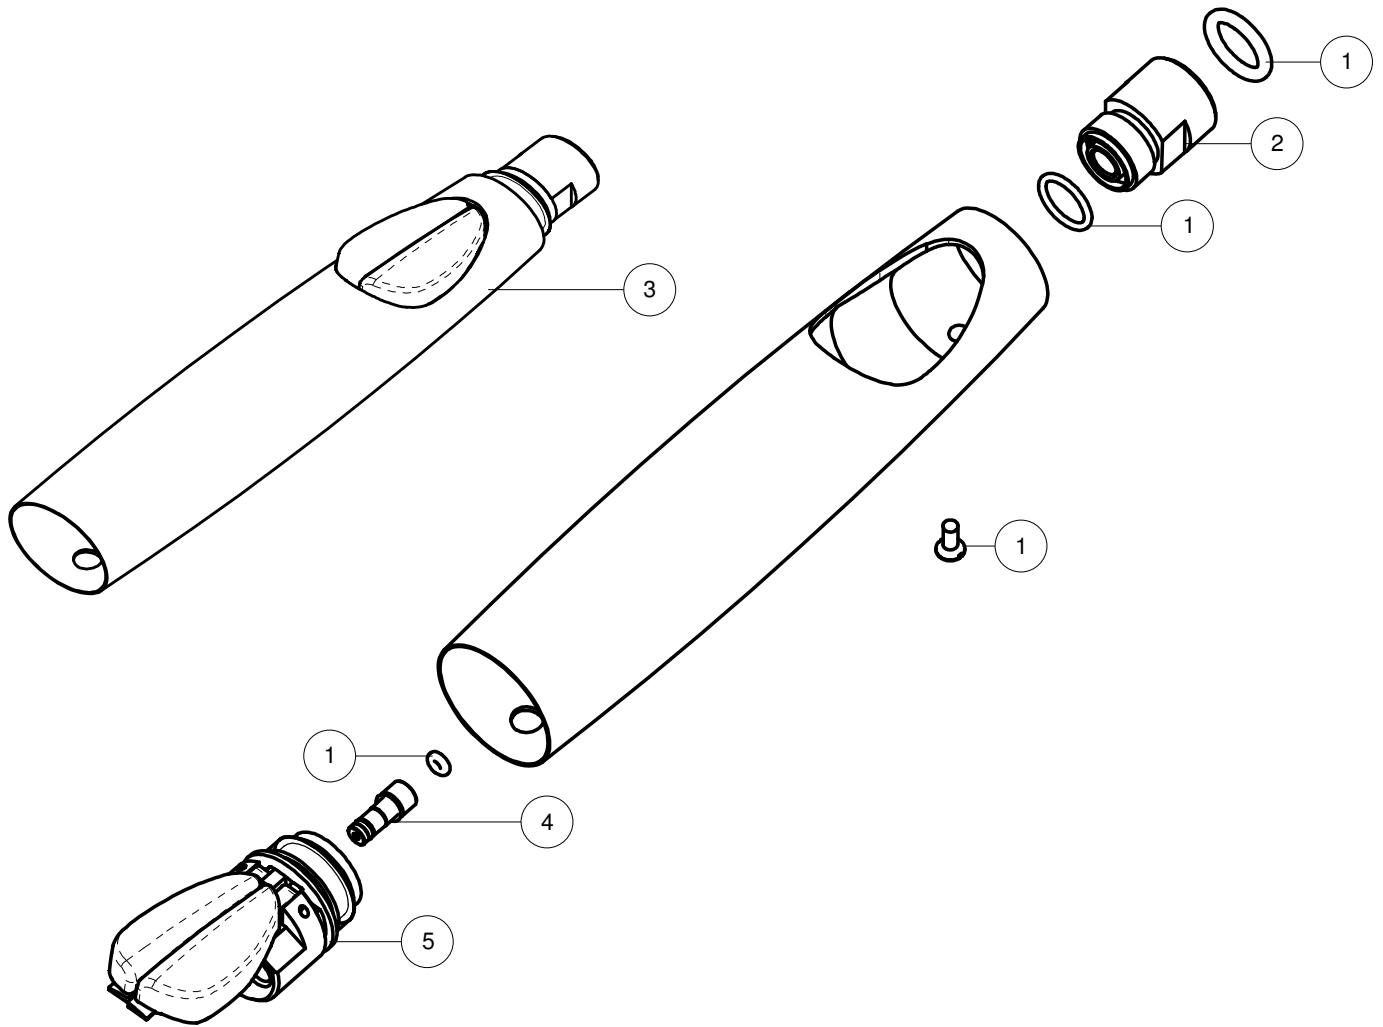

Pos	Code	Description	Page
1	SP094007	Nozzle screw holder	
2	SP094001	Metal Nozzle straight	
2	SP094048	Plastic Nozzle straight	
3	SP094004	Metal Nozzle angled	
3	SP094049	Plastic Nozzle angled	
4		External body	1
5		Inner body	2
6		Cables	3

Pos	Code	Description
1	SP094052	Spare parts set for body Syr3
2	SP094008	Front wheel right air
2	SP094503	Front wheel left air
3	SP094010	Assembled external body, right air
3	SP094501	Assembled external body, left air
4	SP094013	Anticontamination valve, right air
4	SP094505	Anticontamination valve, left air
5	SP094015	Assembled push button, right air
5	SP094509	Assembled push button, left air

Pos	Code	Description
1	SP094053	Spare parts set for internal body Syr3
2	SP094020	Assembled inner body, right air

Pos	Code	Description
1	SP094051	O-Ring set for Syr3 cable
2		Dedicated product catalog
3	SP094203	Syr3 Cable whell