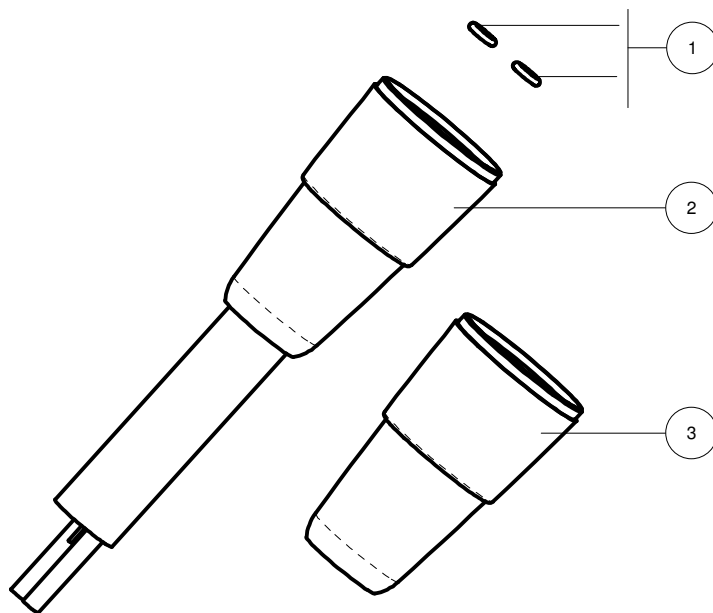

Pos	Code	Description	Page
1	SP094007	Nozzle screw holder	
2	SP094001	Metal Nozzle straight	
2	SP094048	Plastic Nozzle straight	
3	SP094004	Metal Nozzle angled	
3	SP094049	Plastic Nozzle angled	
4		External body	1
5		Inner body	2
6		Cables	3

Pos	Code	Description
1	SP094052	Spare parts set for body Syr3
2	SP094008	Front wheel right air
2	SP094503	Front wheel left air
3	SP094010	Assembled external body, right air
3	SP094501	Assembled external body, left air
4	SP094013	Anticontamination valve, right air
4	SP094505	Anticontamination valve, left air
5	SP094015	Assembled push button, right air
5	SP094509	Assembled push button, left air

Pos	Code	Description
1	SP094053	Spare parts set for internal body Syr3
2	SP094020	Assembled inner body, right air

Pos	Code	Description
1	SP094051	O-Ring set for Syr3 cable
2		Dedicated product catalog
3	SP094203	Syr3 Cable whell